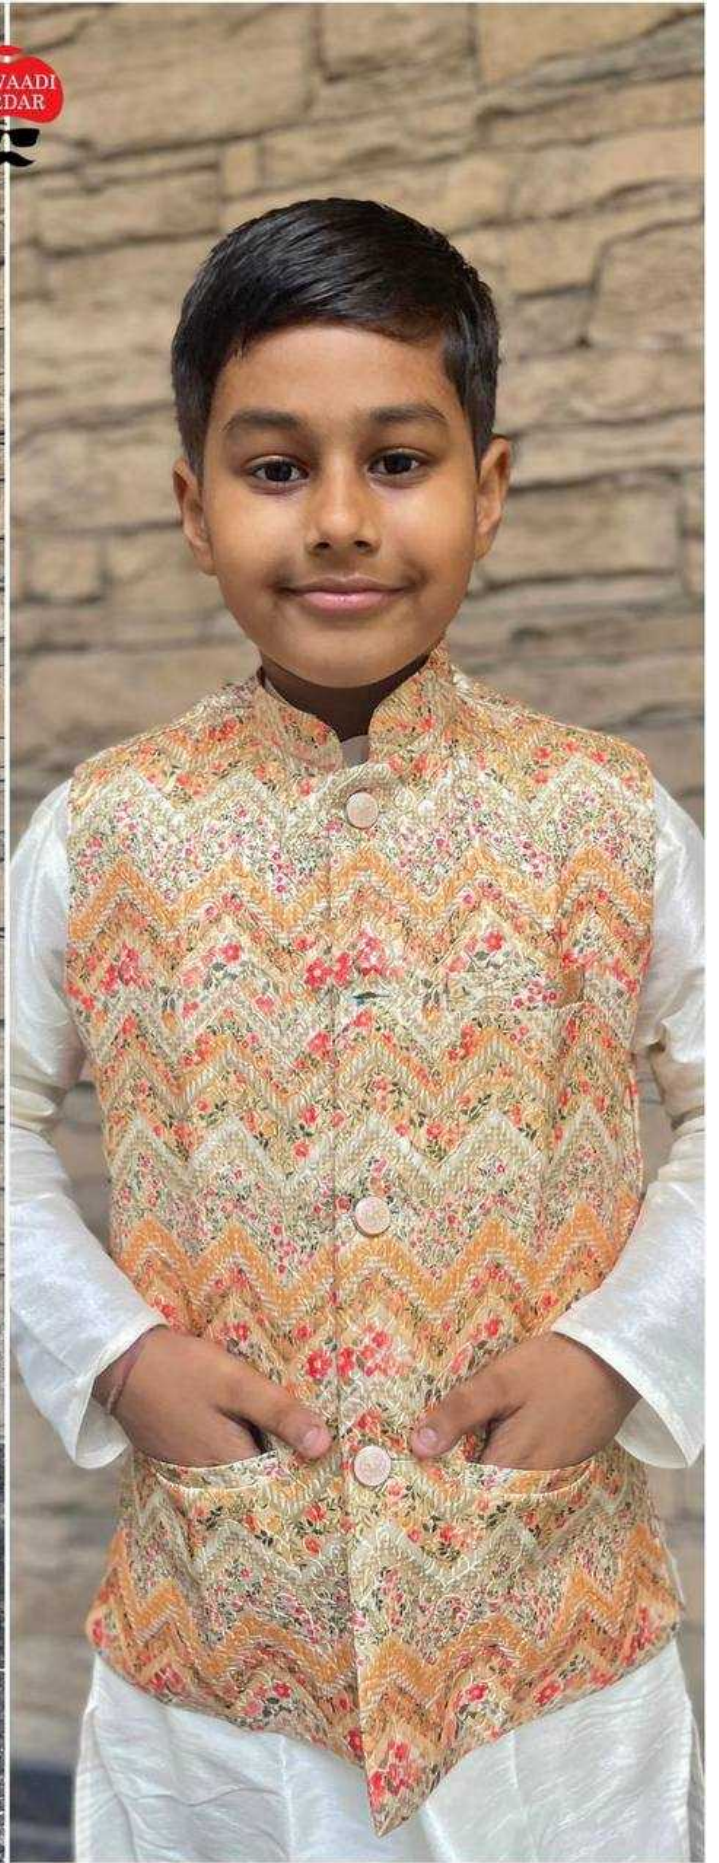

MEWAADI  
SARDAR

MEWAADI  
SARDAR

MEWAADI  
SARDAR

MEWAADI  
SARDAR

MEWAADI  
SARDAR

SIZE CHART		KIDS KOTI KURTA		IN INCHES
SIZE	KURTA CHEST	AGE APPROX	KURTA LENGTH	PYJAMA LENGTH
4	29"	3-4 YEAR	24"	26"
6	31"	5-6 YEAR	26"	30"
8	33"	7-9 YEAR	29"	33"
10	35"	10-12 YEAR	33"	35"