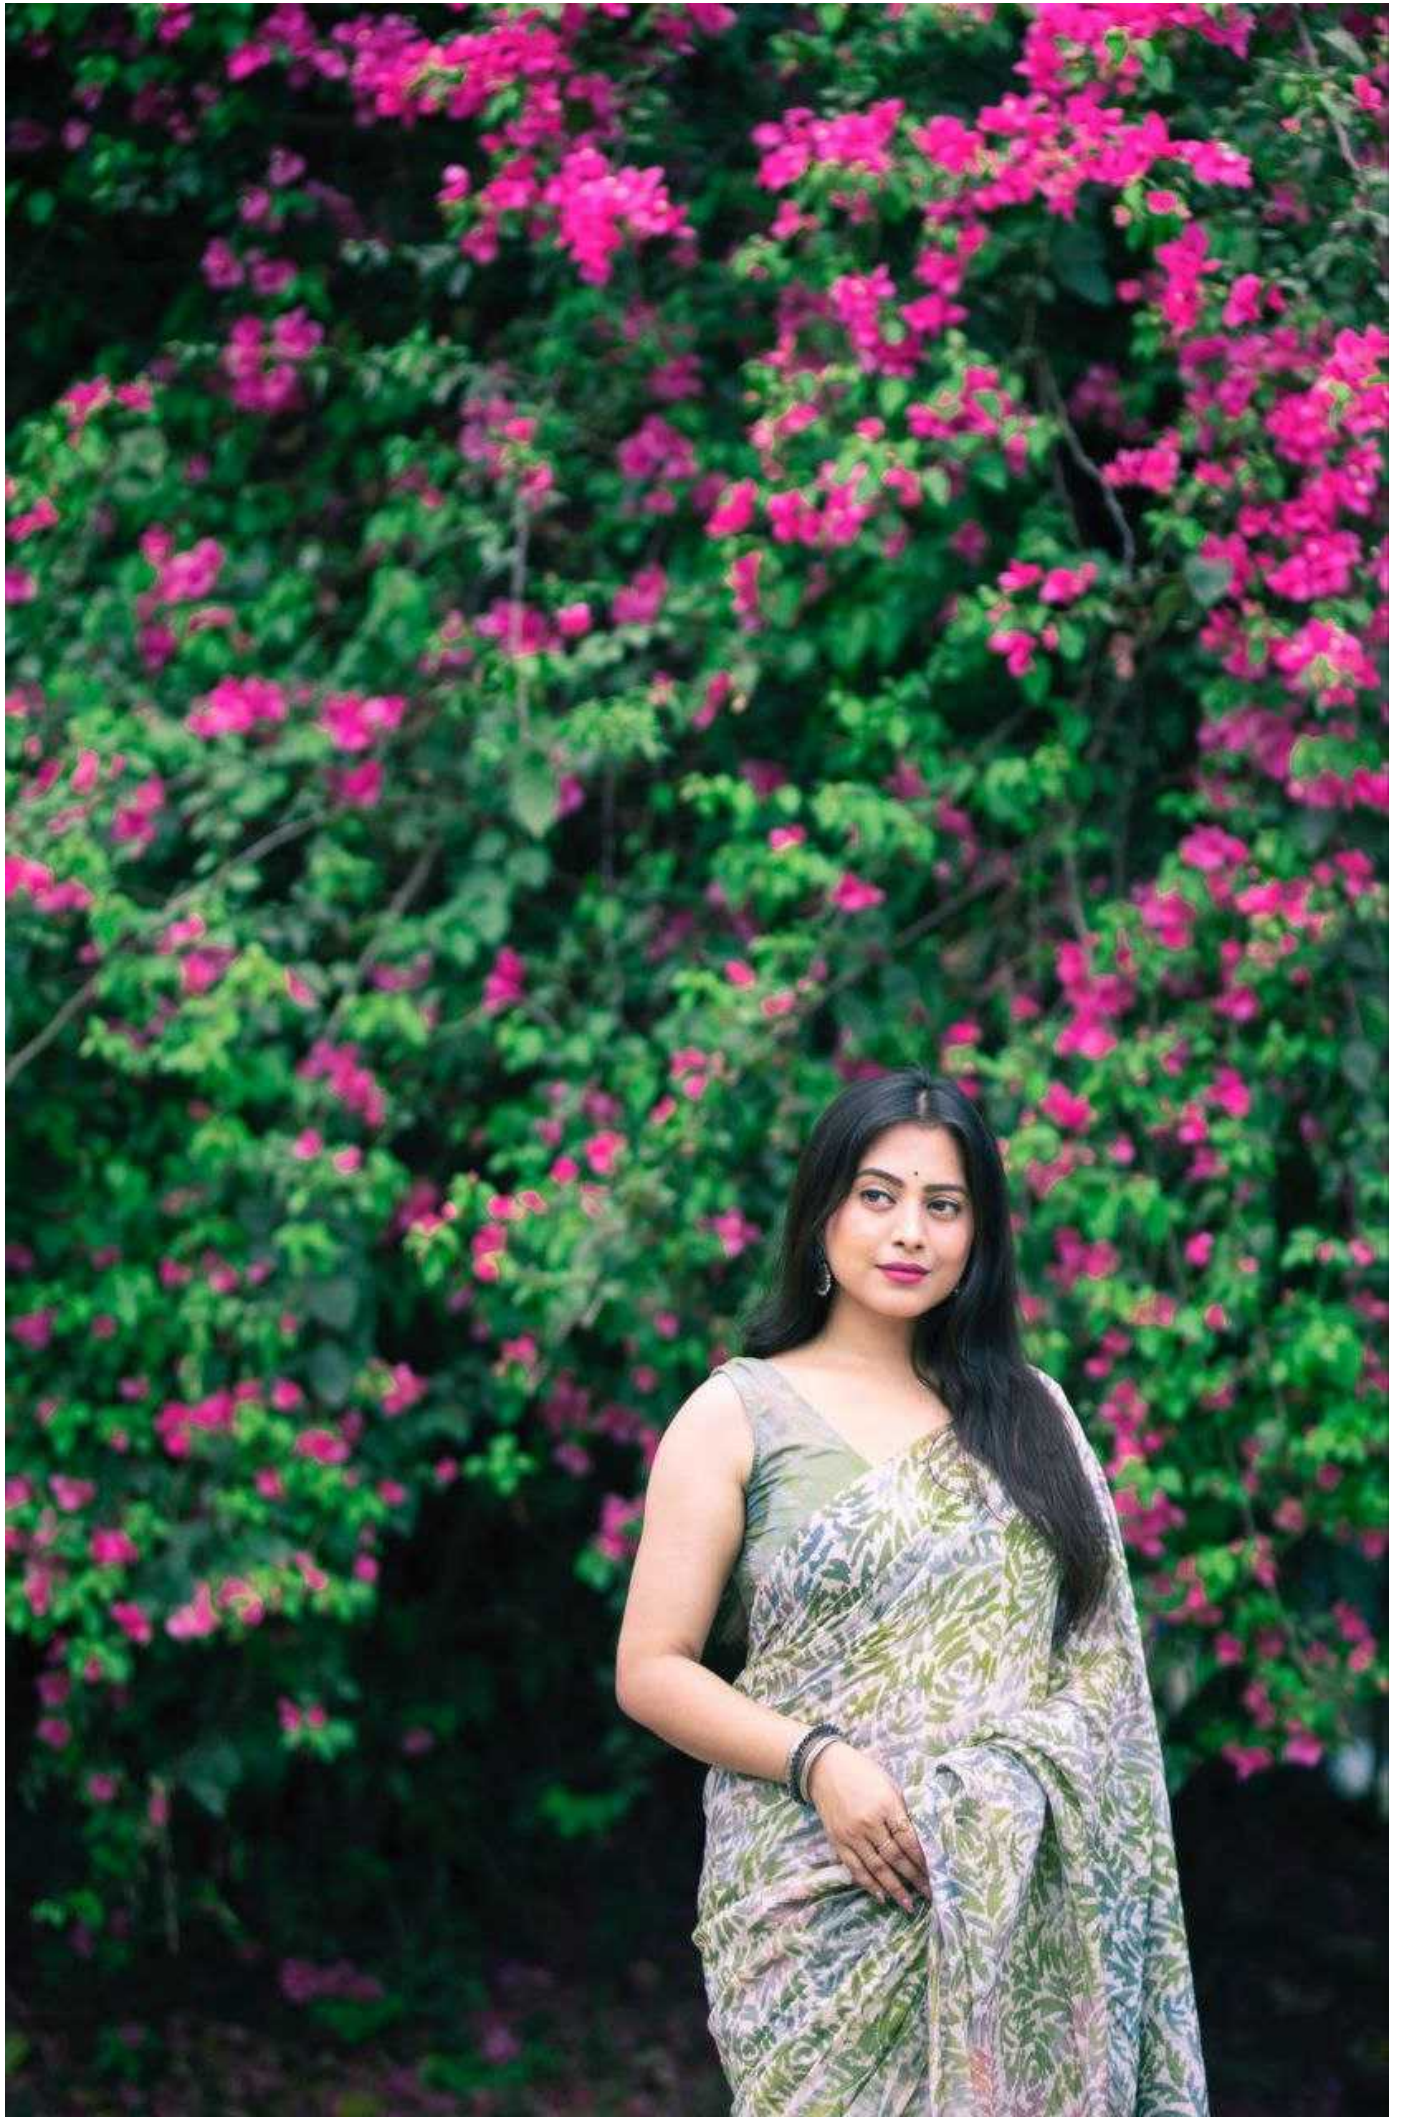

**081 SINGLE COLOR EDITION
SPRAY BATIK PRINTED SAREE.
SAREE- 5.5 METERS.
BLOUSE- 1 METER.**

081 SINGLE COLOR EDITION
SPRAY BATIK PRINTED SAREE.
SAREE- 5.5 METERS.
BLOUSE- 1 METER.

081 SINGLE COLOR EDITION
SPRAY BATIK PRINTED SAREE.
SAREE- 5.5 METERS.
BLOUSE- 1 METER.

**081 SINGLE COLOR EDITION
SPRAY BATIK PRINTED SAREE.
SAREE- 5.5 METERS.
BLOUSE- 1 METER.**

081 SINGLE COLOR EDITION
SPRAY BATIK PRINTED SAREE.
SAREE- 5.5 METERS.
BLOUSE- 1 METER.

**SPRAY STYLE BLOUSE- 1
METER.**

081 SINGLE COLOR EDITION
SPRAY BATIK PRINTED SAREE
SAREE- 5.5 METERS.
BLOUSE- 1 METER.