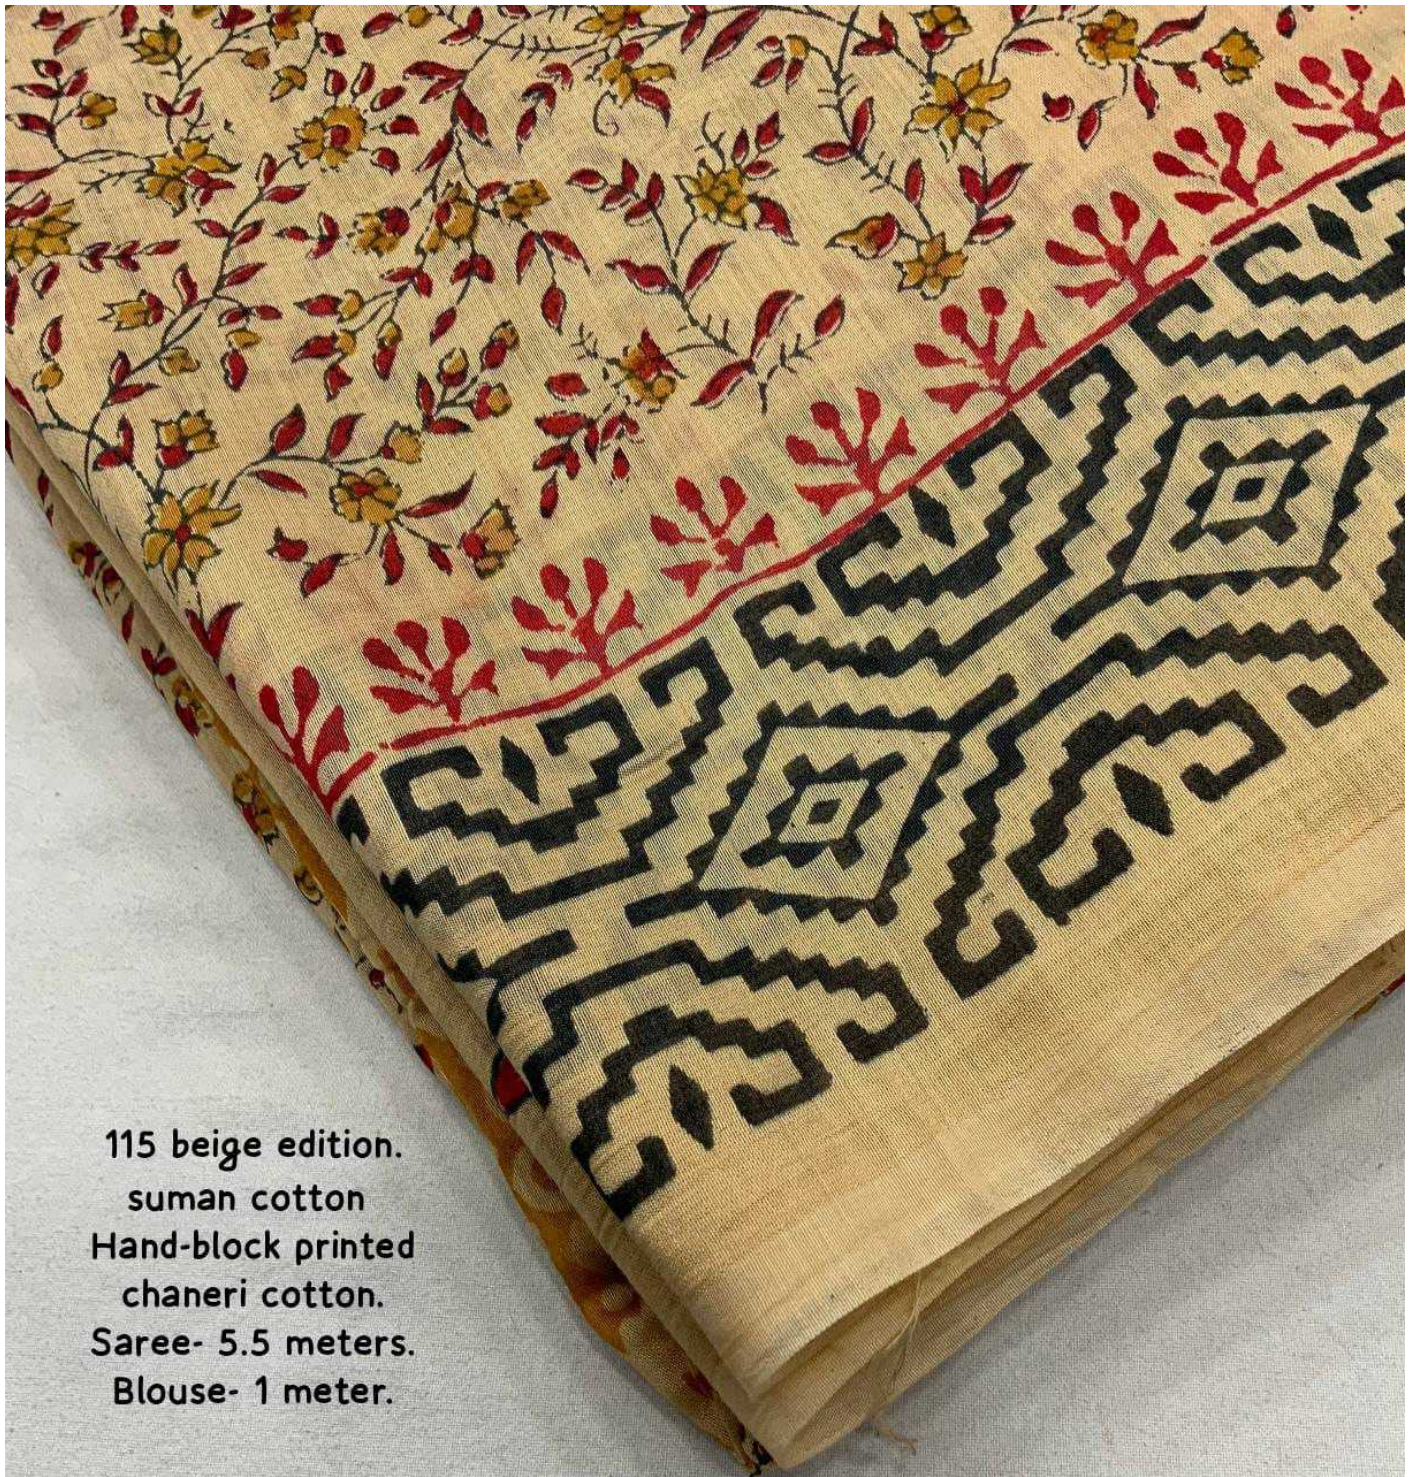

115 BLOCK PRINT (beige edition)

115 beige edition.
suman cotton
Hand-block printed
chaneri cotton.
Saree- 5.5 meters.
Blouse- 1 meter.

115 beige edition.
suman cotton
Hand-block printed
chaneri cotton.
Saree- 5.5 meters.
Blouse- 1 meter.