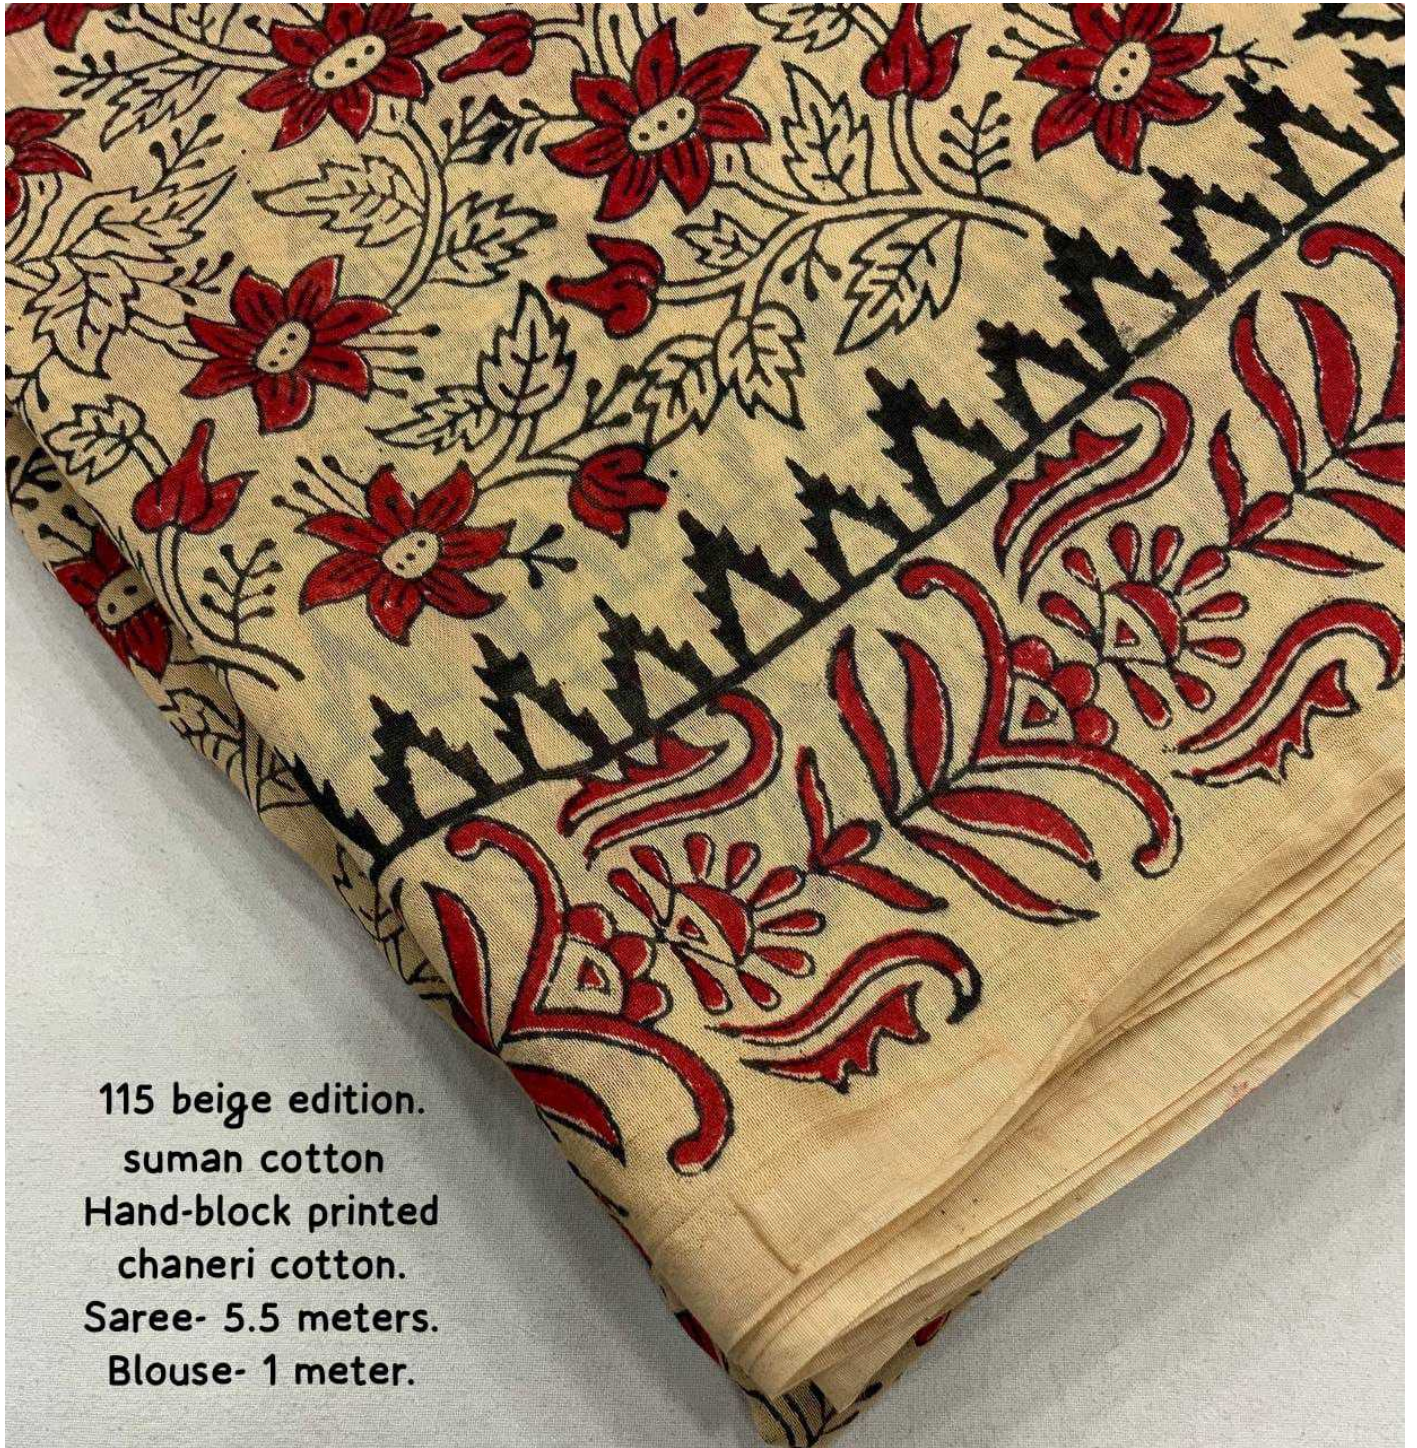

115 beige edition.
suman cotton
Hand-block printed
chaneri cotton.
Saree- 5.5 meters.
Blouse- 1 meter.