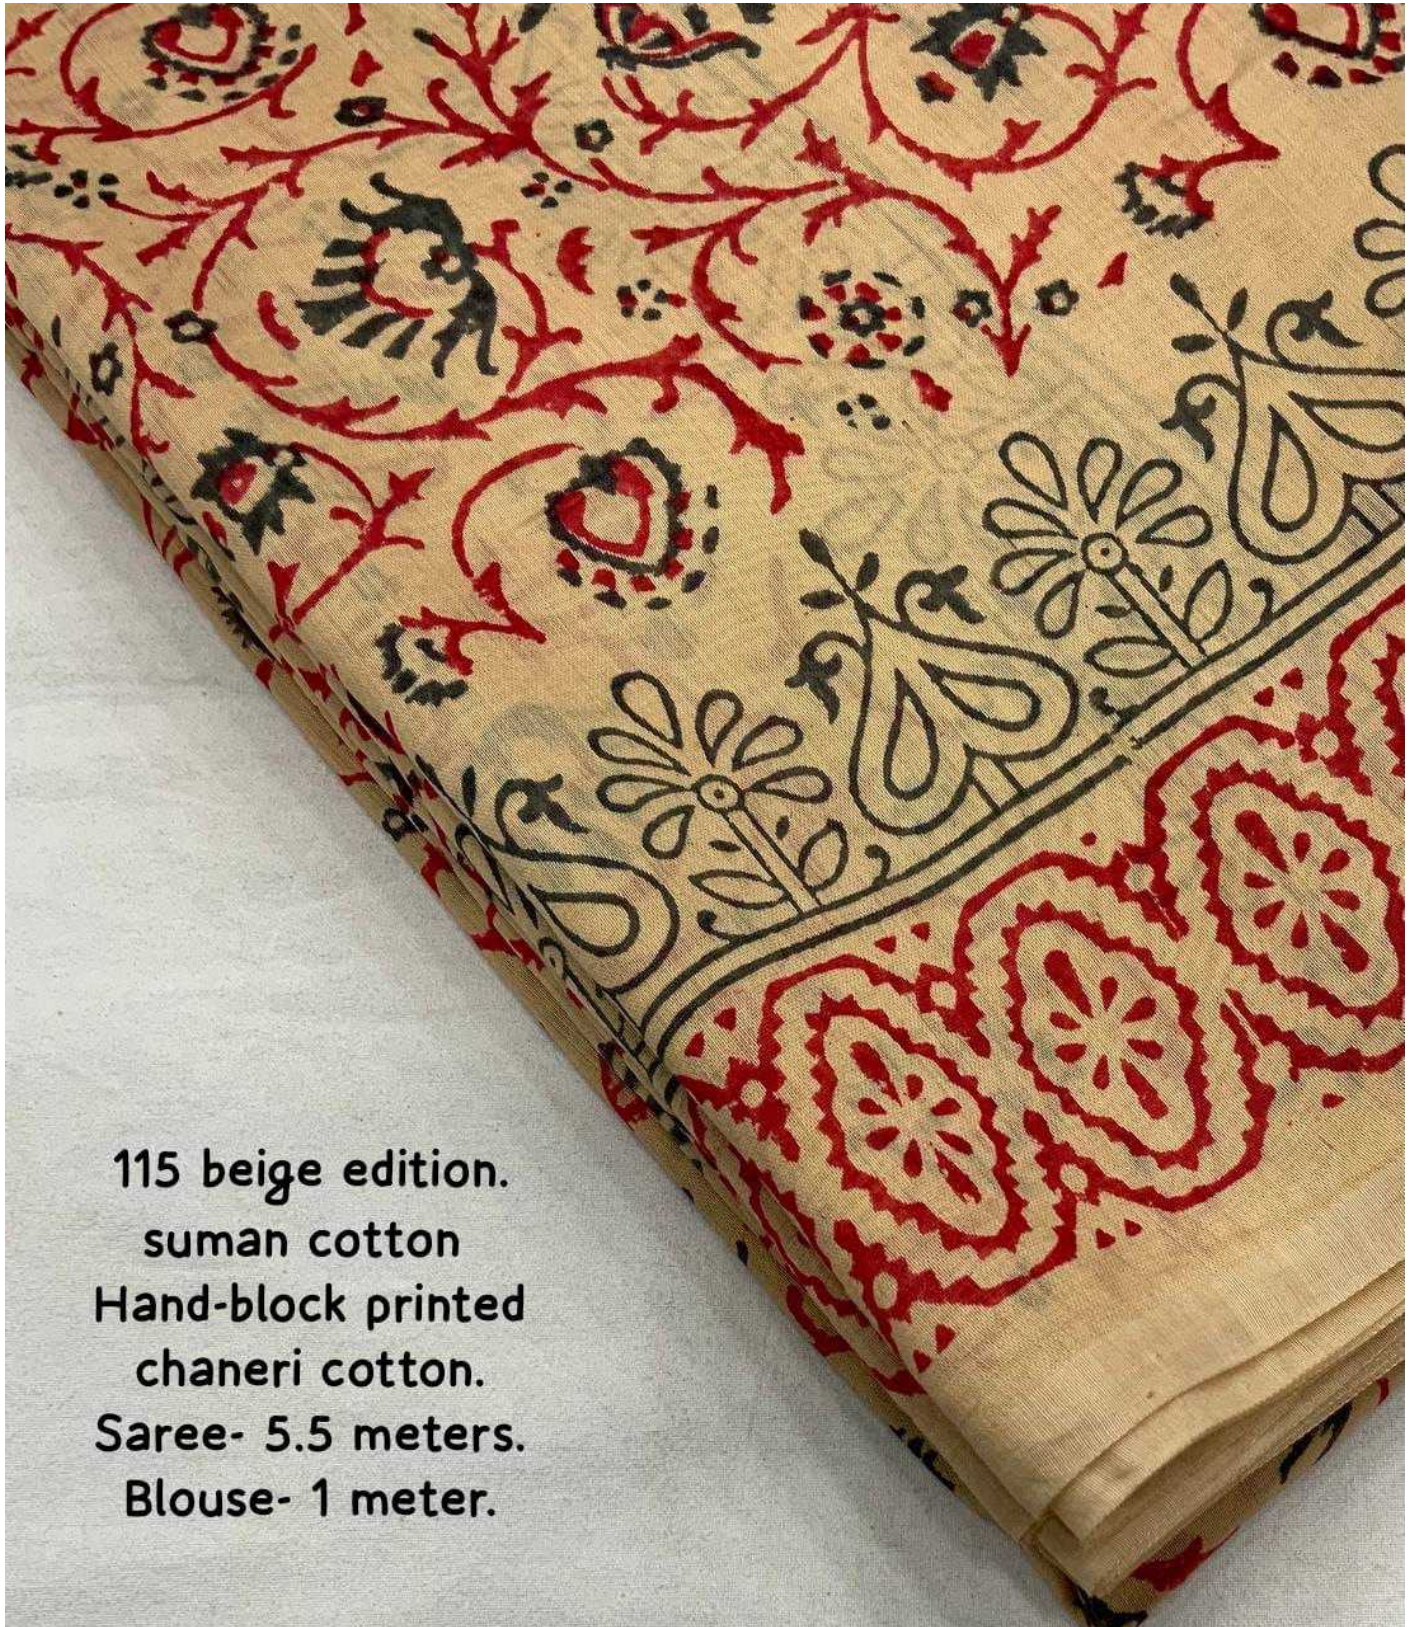

115 beige edition.
suman cotton
Hand-block printed
chaneri cotton.
Saree- 5.5 meters.
Blouse- 1 meter.