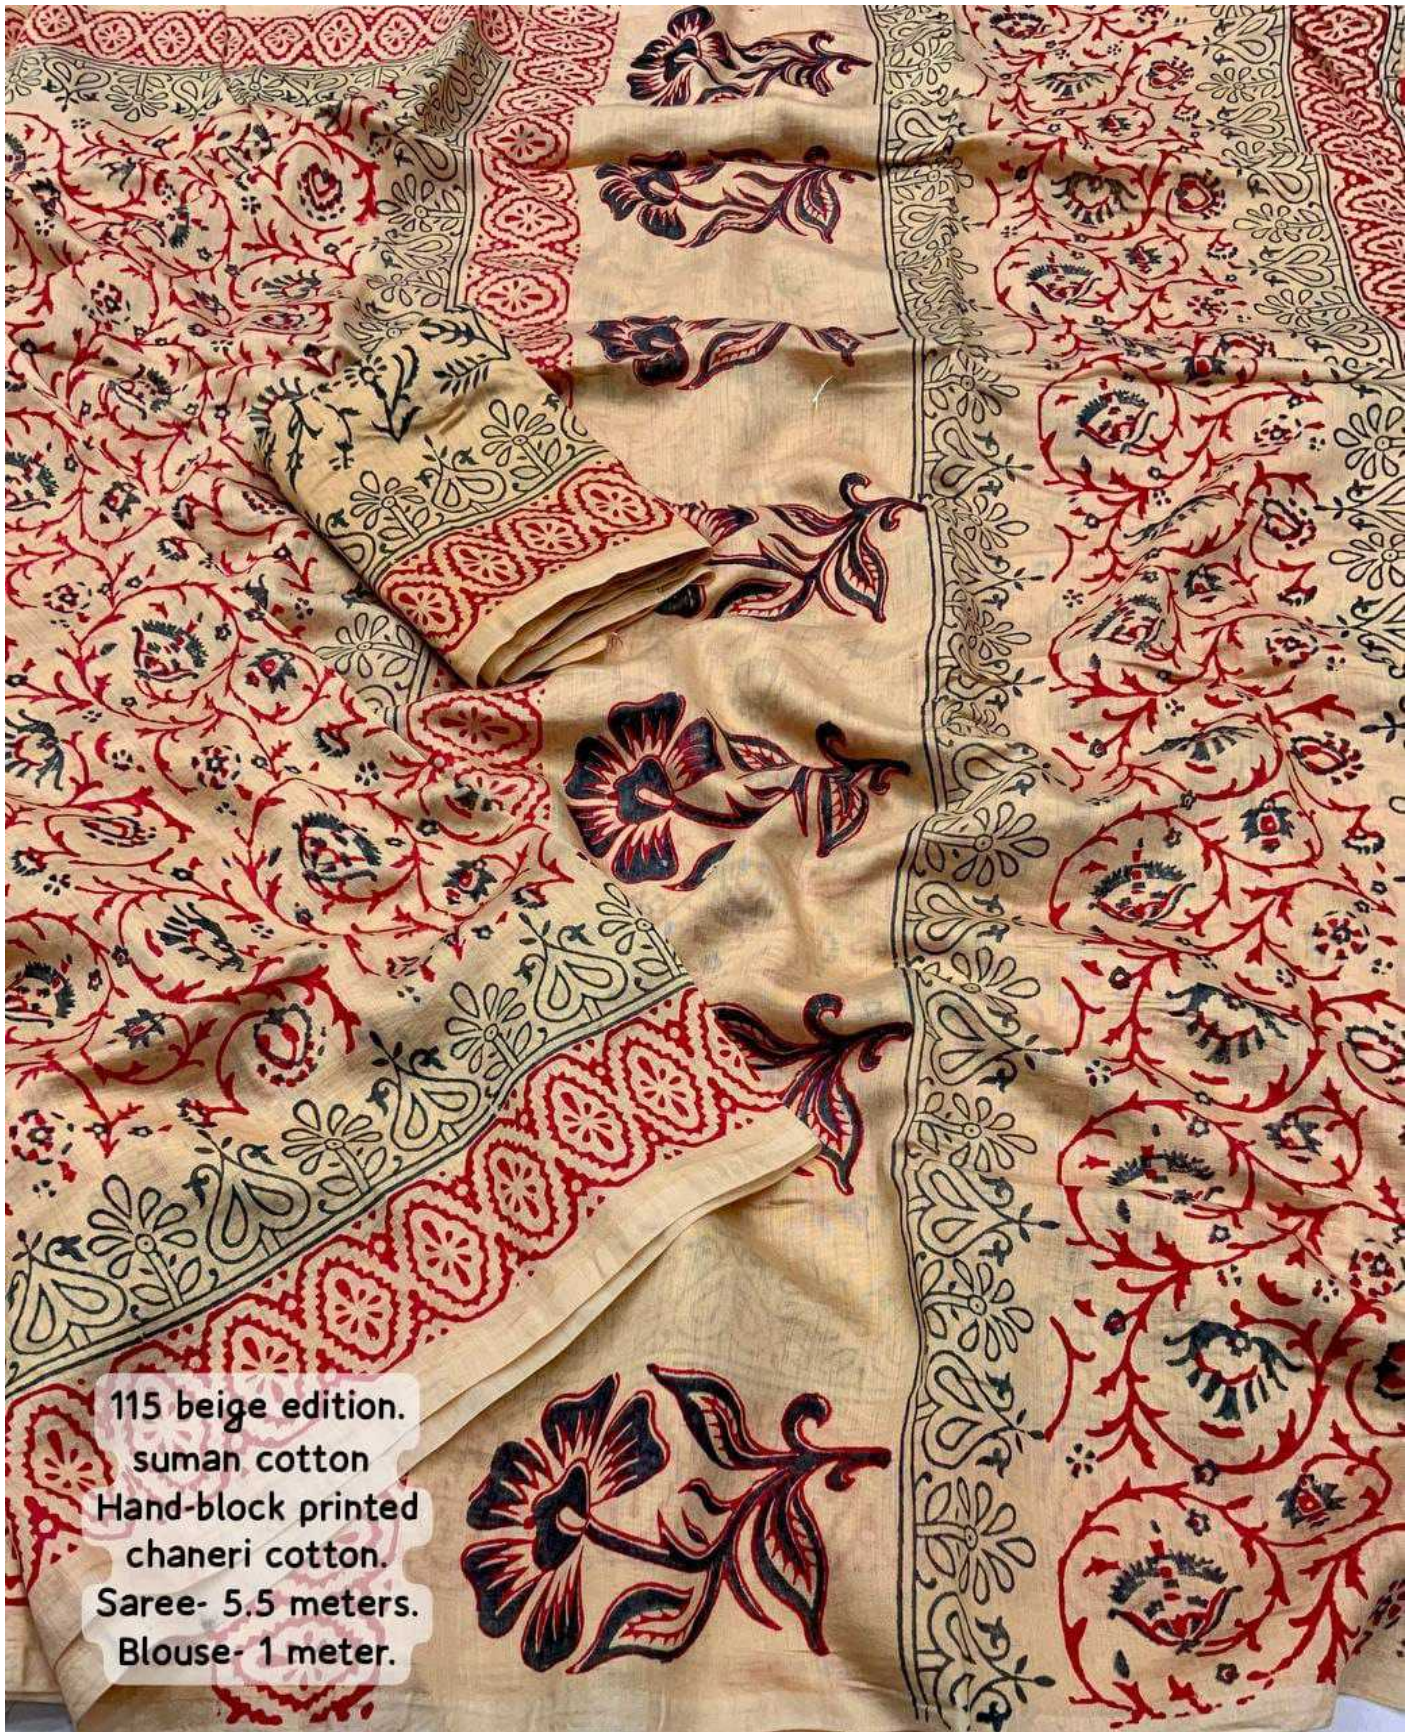

115 beige edition.
suman cotton
Hand-block printed
chaneri cotton.
Saree- 5.5 meters.
Blouse- 1 meter.