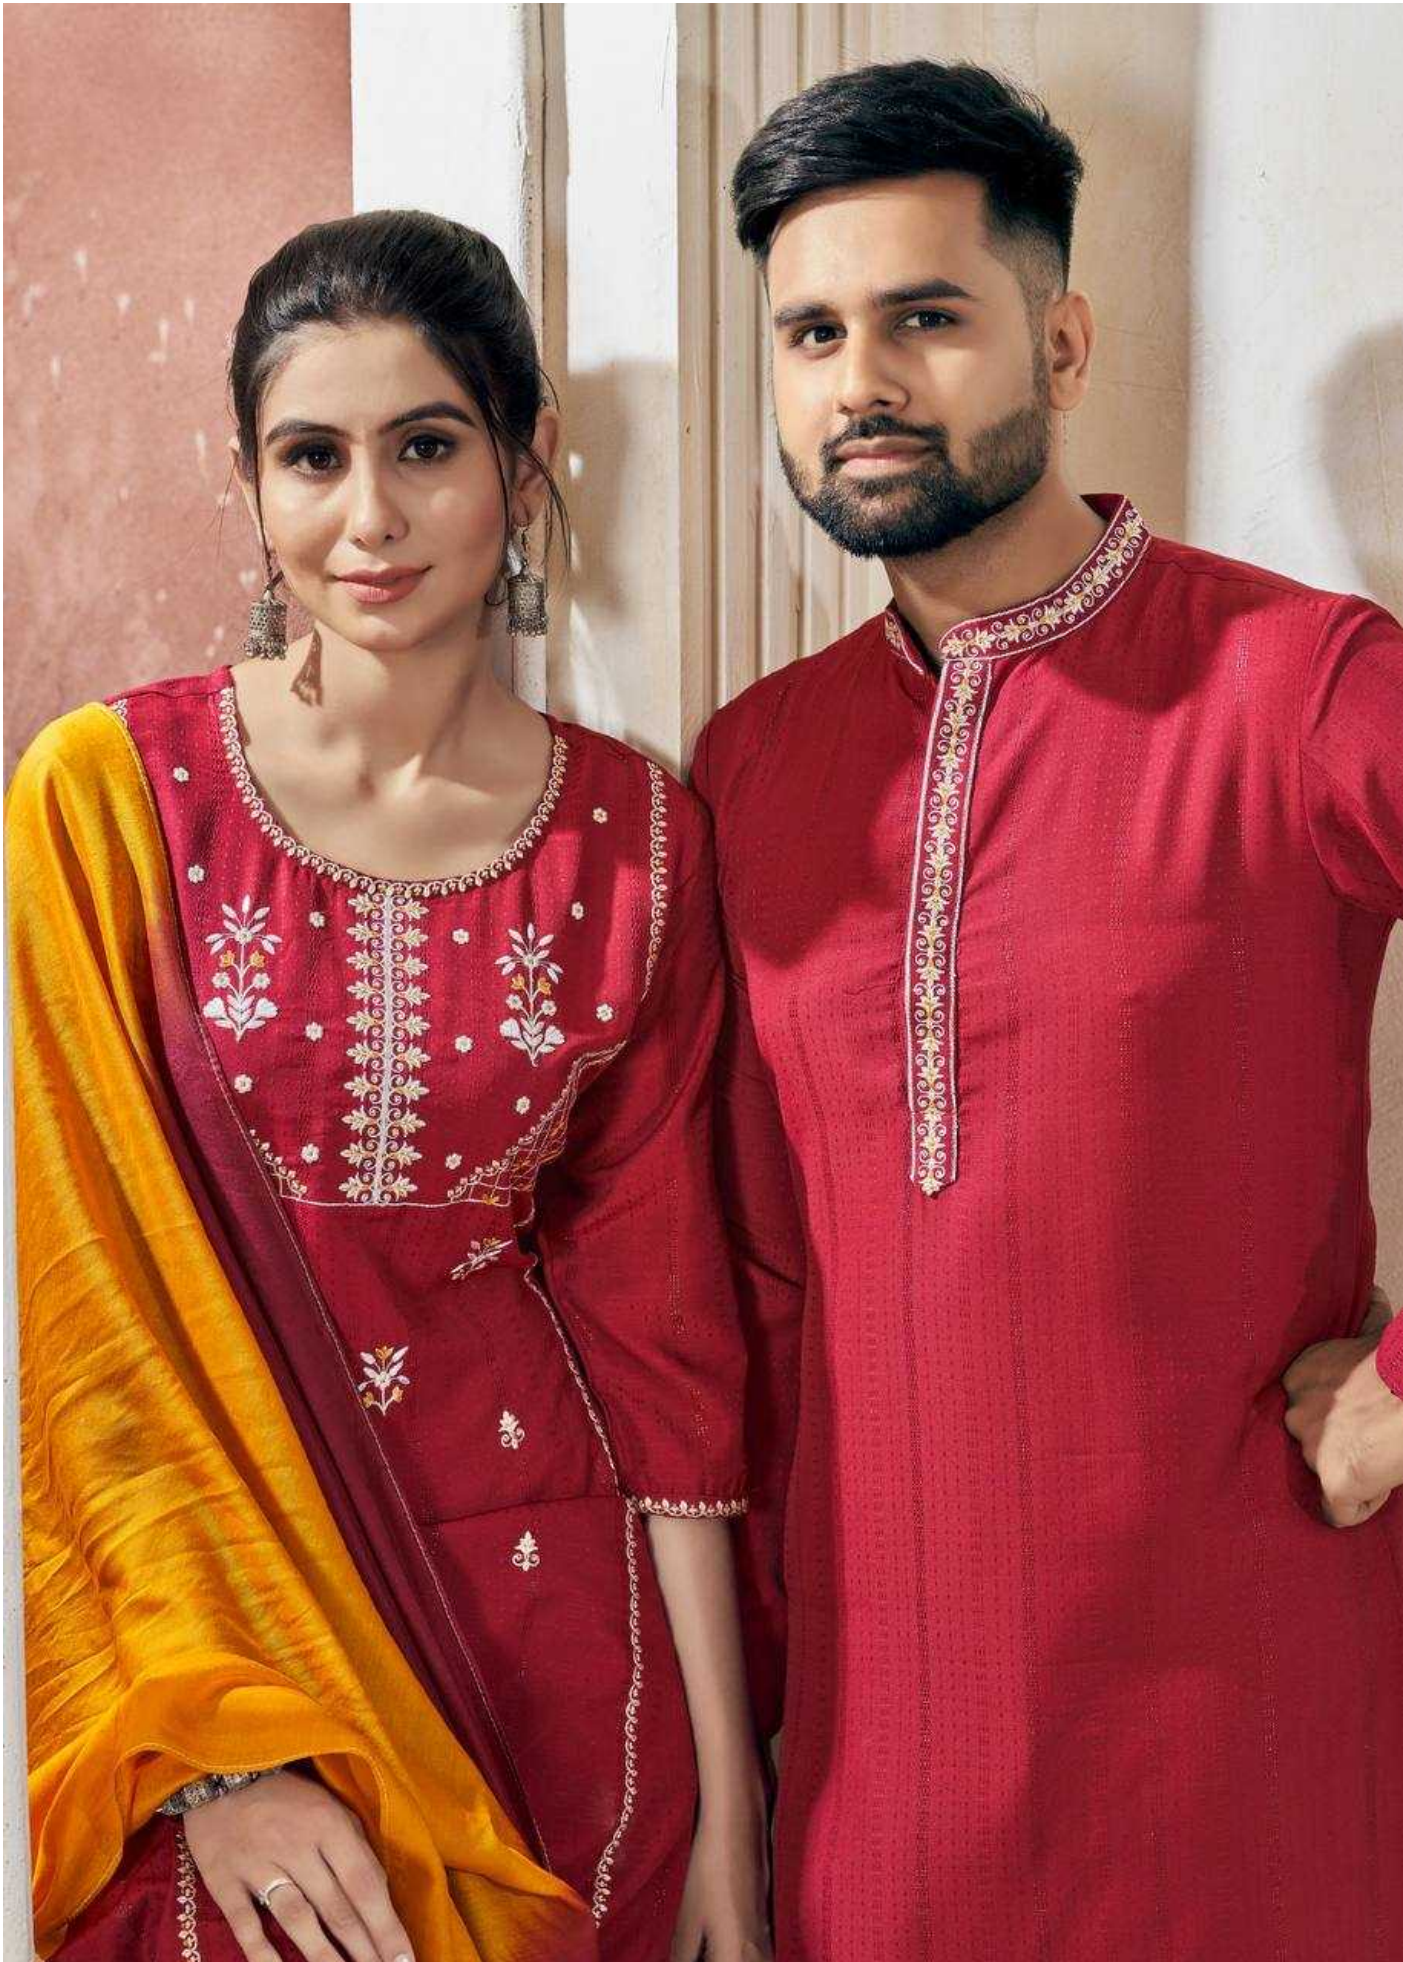

1001

1006

MEN'S KURTA SIZE CHART

SIZE	CHEST	WAIST	HIP	SHOULDER	LENGTH
M	41	39	43	16 1/2	44
L	43	41	45	17	44
XL	45	43	47	17 1/2	44
XXL	47	45	49	18	44

BE NATURAL,
BE BEAUTIFUL, BE YOU

BEAUTY FADES AFTERTIME BUT PERSONALITY IS FOREVER