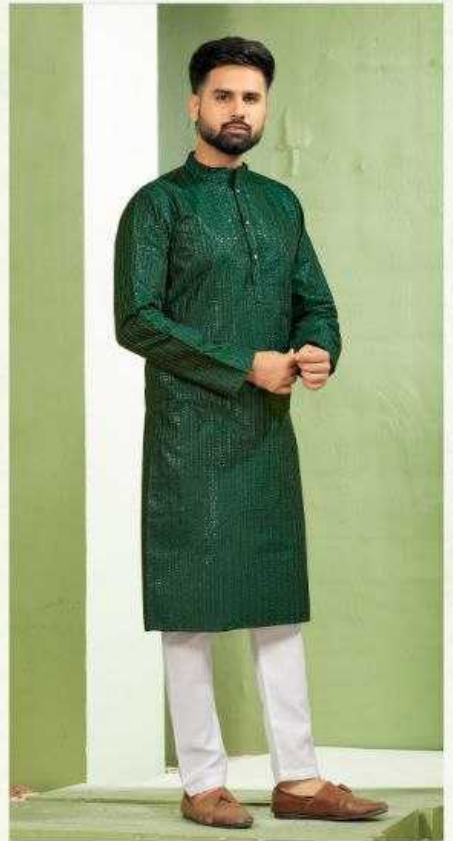

1002

◦ 1003 ◦

1006

1004

1001

◦ 1001 ◦

◦ 1002 ◦

◦ 1003 ◦

◦ 1004 ◦

◦ 1005 ◦

◦ 1006 ◦

MEN'S KURTA SIZE CHART

SIZE	CHEST	WAIST	HIP	SHOULDER	LENGTH
M	41	39	43	16 1/2	44
L	43	41	45	17	44
XL	45	43	47	17 1/2	44
XXL	47	45	49	18	44

◦ 1005 ◦

1001

1002