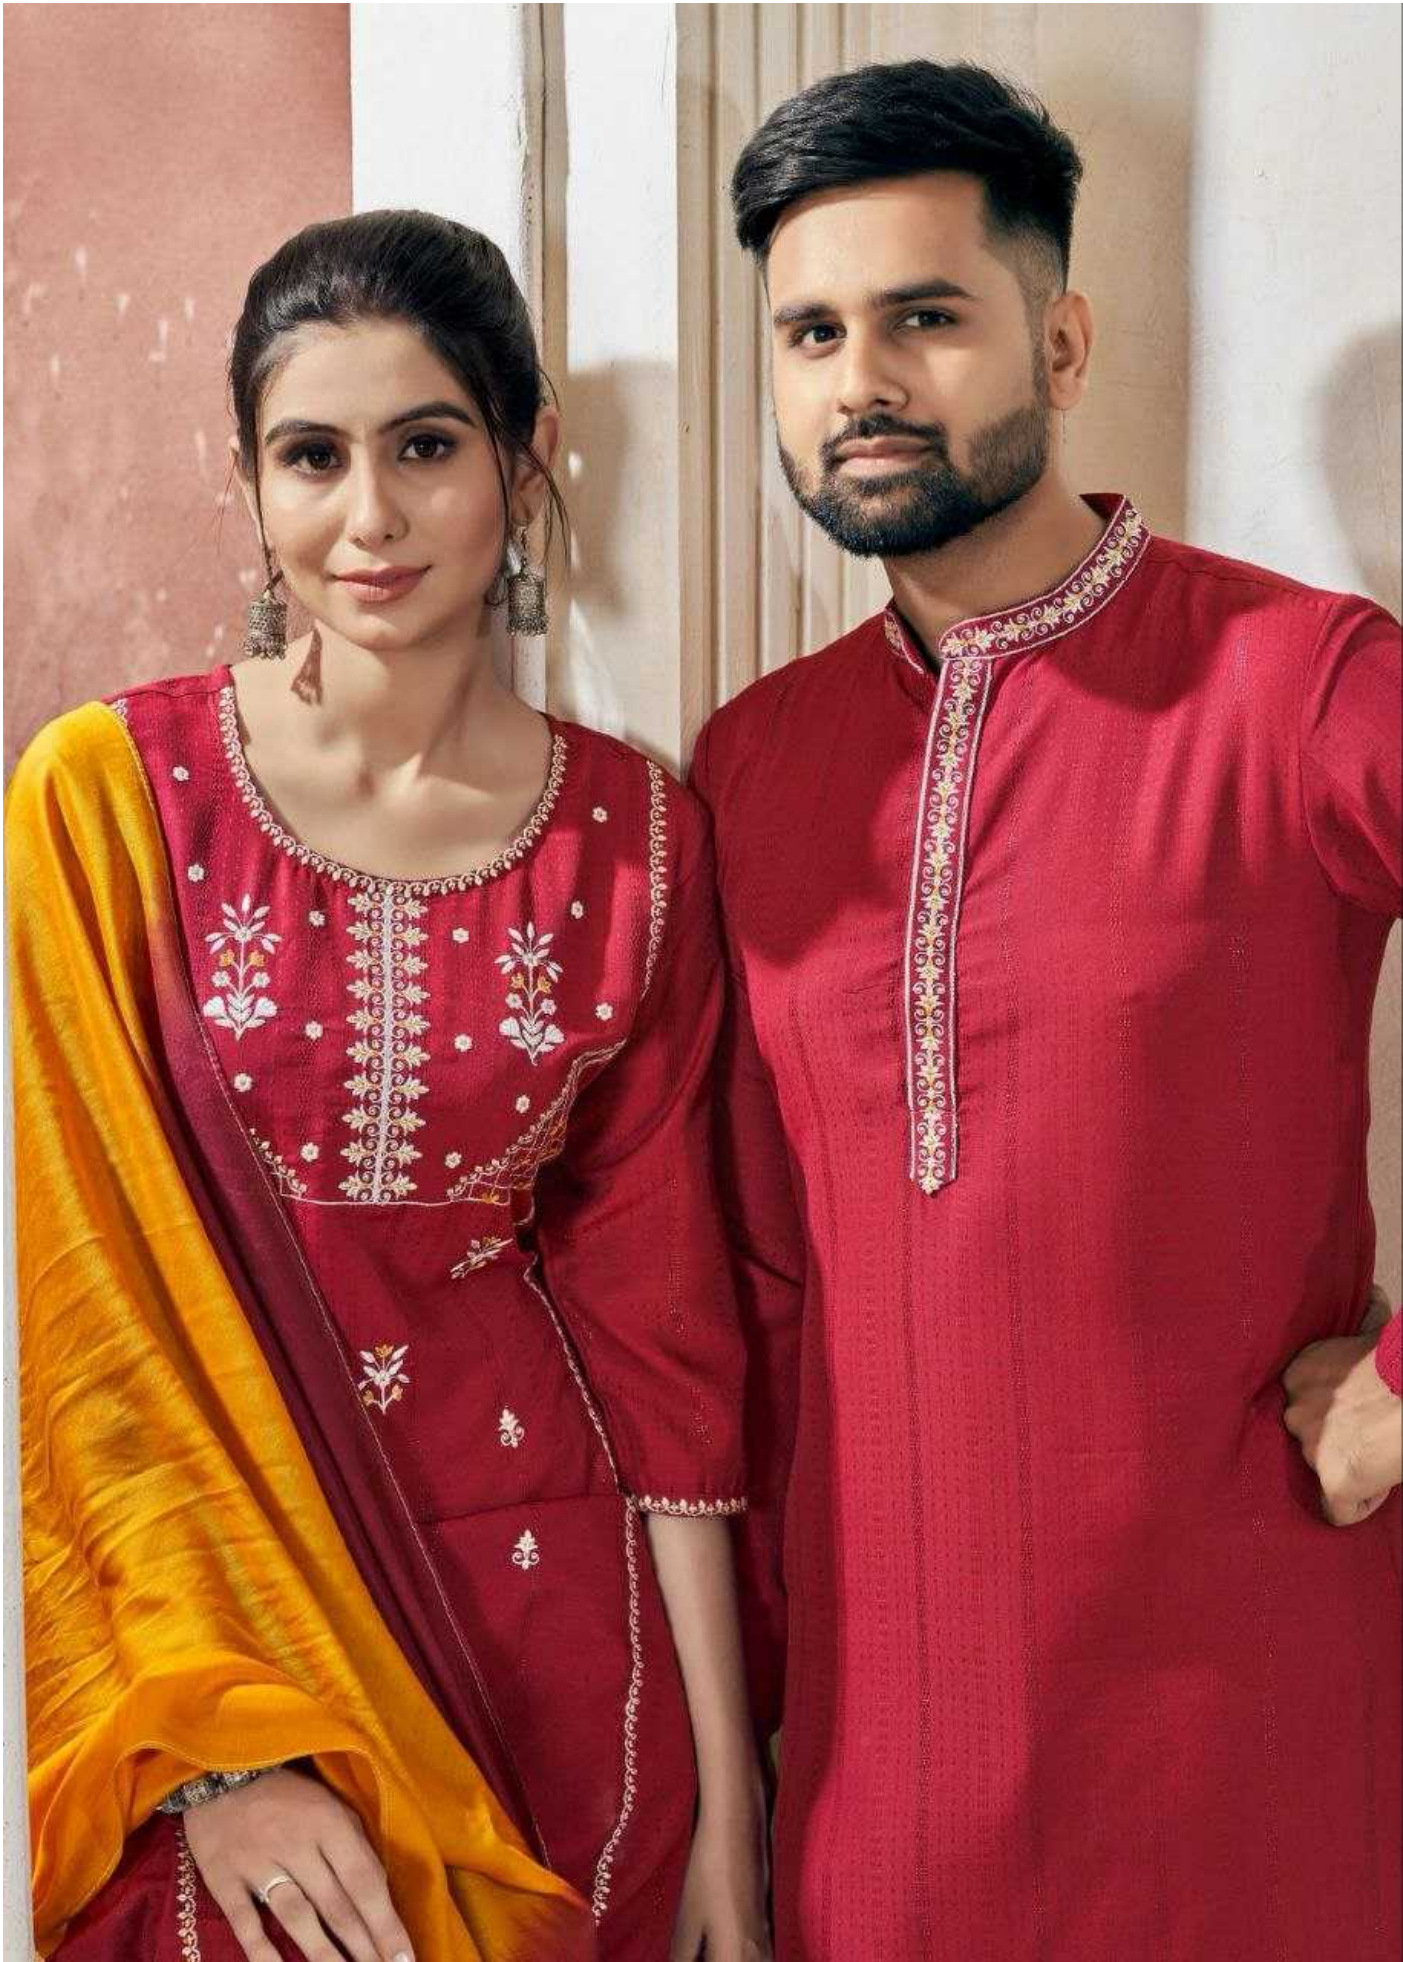

1001

MEN'S KURTA SIZE CHART

SIZE	CHEST	WAIST	HIP	SHOULDER	LENGTH
M	41	39	43	16 1/2	44
L	43	41	45	17	44
XL	45	43	47	17 1/2	44
XXL	47	45	49	18	44

1005

1006

1004

1003

1002