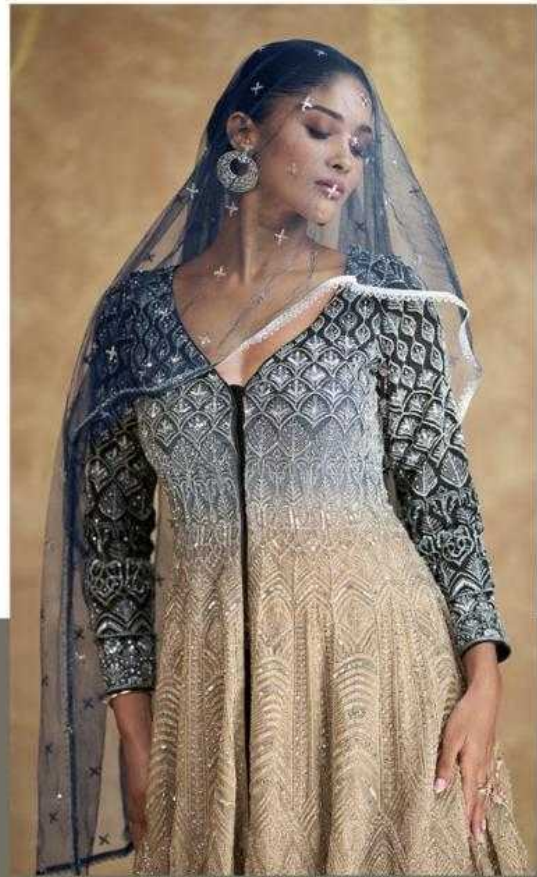

D NO-5609

Make everyday fashionable.....everything you need for a fabulous, fresh wardrobe...
A round up of the hottest trends this seasons...

D NO-5609

SAYURI[®]
Designer

Everything you need to refresh your festive wardrobe from dateless drapes to the color craze of the season