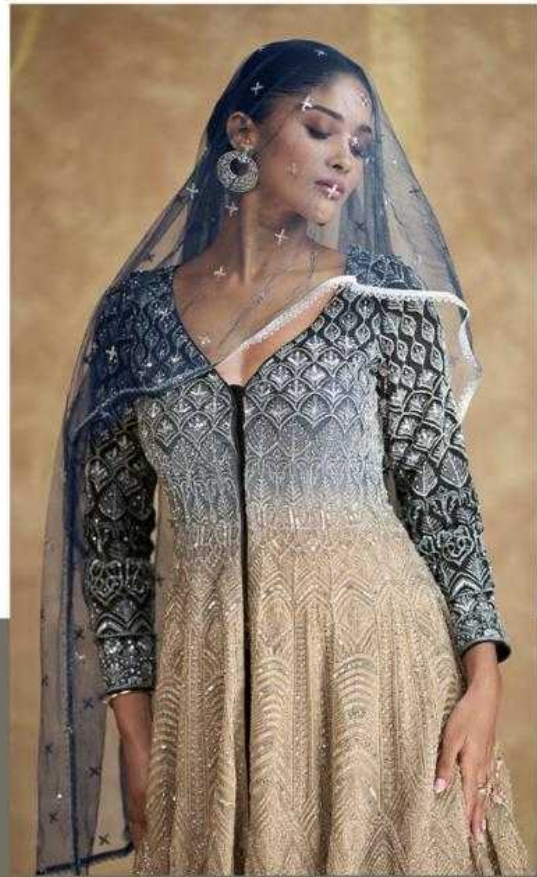

SAYURI®
Designer