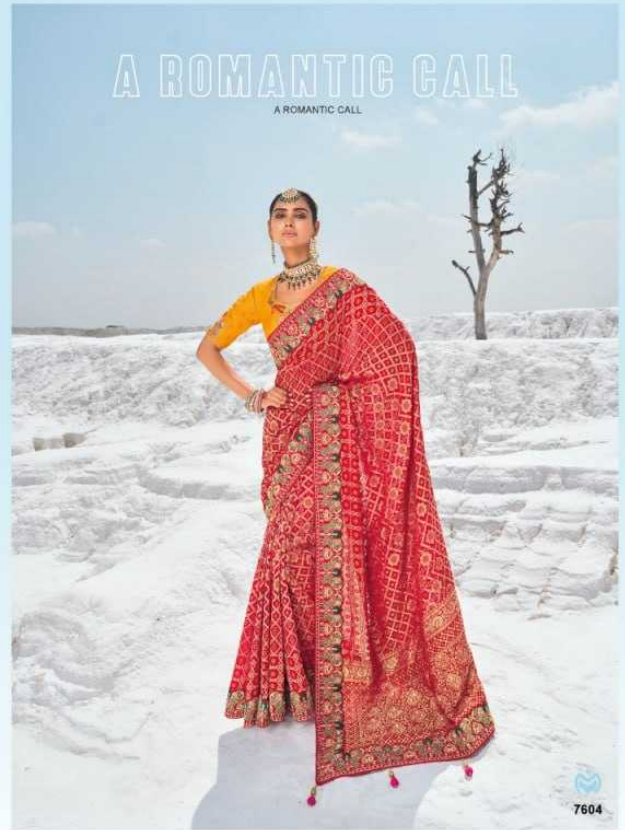

7601

A ROMANTIC CALL

A ROMANTIC CALL

7601

M. N. Chatter

M. S. Suresh

ETHNIC CREATION

ETHNIC CREATION

M. N. D'SOUZA

CREATIVE STYLE

CREATIVE SYTLE

Two smaller images showing a woman in a purple saree with a gold and white geometric pattern. The left image shows her sitting on a white ledge, looking towards the camera. The right image shows her from the back, highlighting the open back of her pink crop top and the intricate pattern of the saree. The background is a white wall and a body of water.