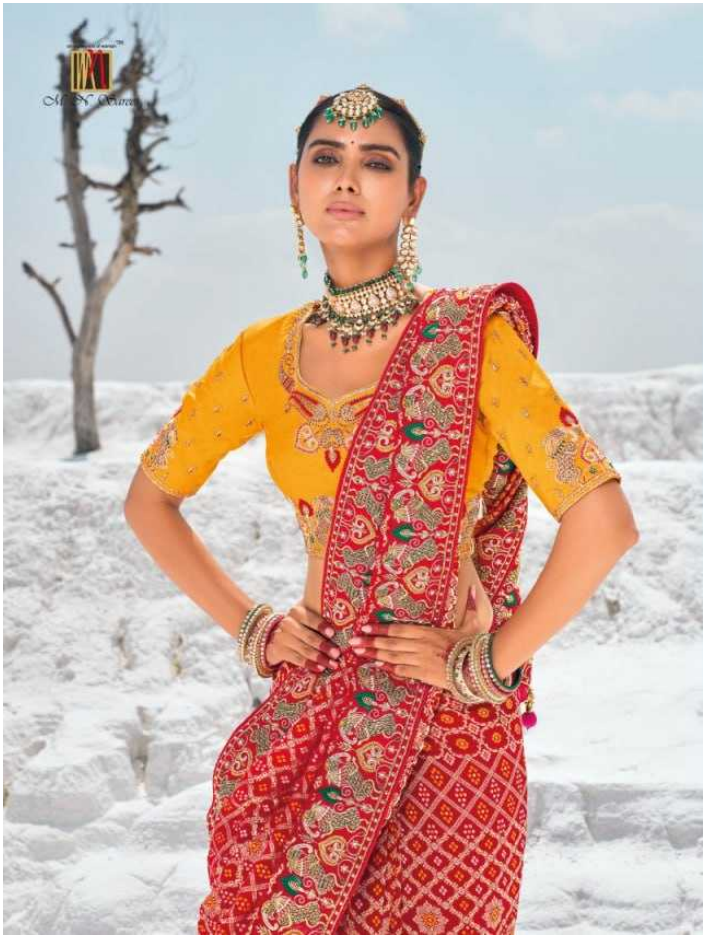

7601

A ROMANTIC CALL

A ROMANTIC CALL

7601

M. N. Chatter

M. S. Suresh

ETHNIC CREATION

ETHNIC CREATION

M. N. D'SOUZA

CREATIVE STYLE

CREATIVE SYTLE

Two smaller images showing a woman in a purple saree with a gold and white geometric pattern. The left image shows her sitting on a white ledge, looking towards the camera. The right image shows her from the back, highlighting the open back of her pink crop top and the intricate pattern of the saree. The background is a white wall and a body of water.