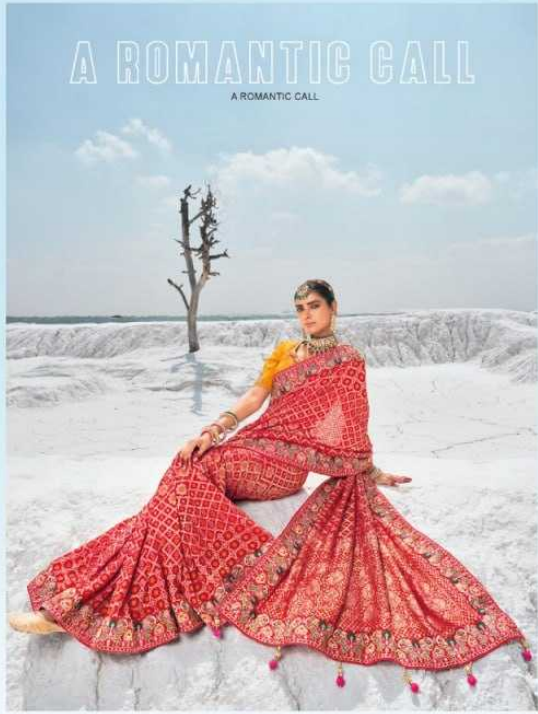

7601

A ROMANTIC CALL

A ROMANTIC CALL

7601

M. N. Chatter

M. S. Suresh

ETHNIC CREATION

ETHNIC CREATION

M. N. D'SOUZA

CREATIVE STYLE

CREATIVE SYTLE

Two smaller images showing a woman in a purple saree with a gold and white geometric pattern. The left image shows her sitting on a white ledge, looking towards the camera. The right image shows her from the back, highlighting the open back of her pink crop top and the intricate pattern of the saree. The background is a white wall and a body of water.