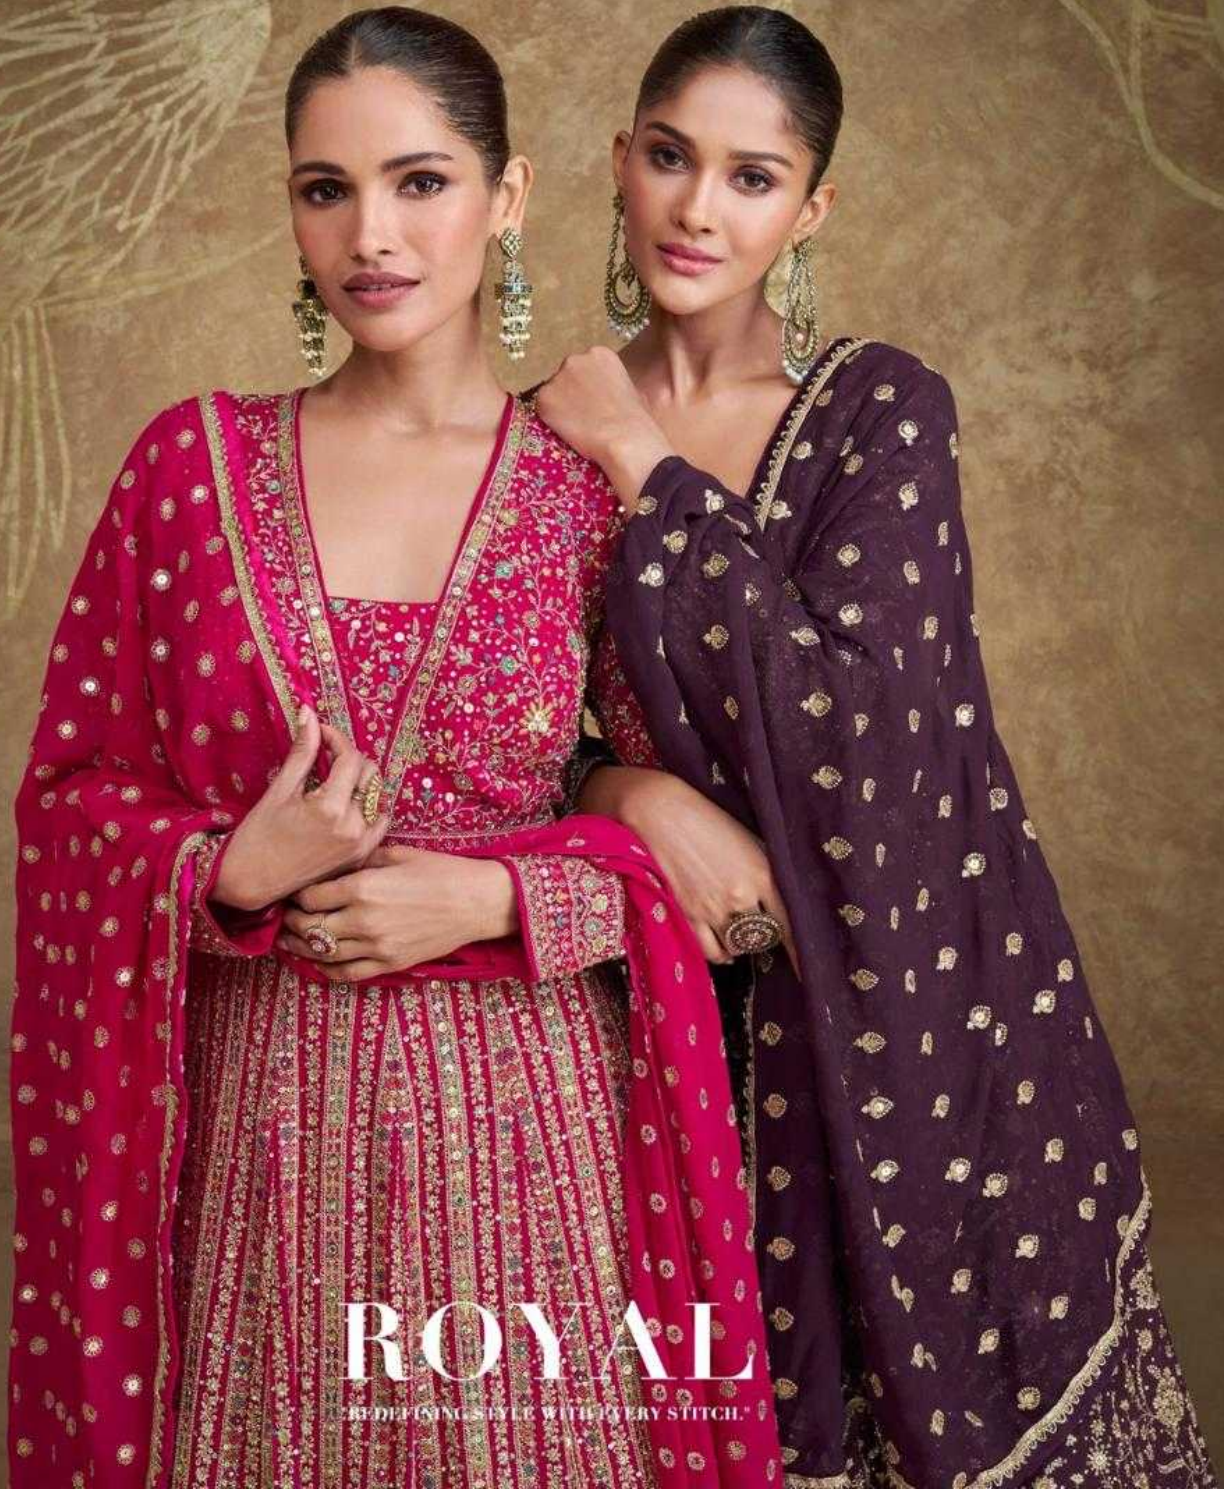

SAYURI®
Designer

ROYAL

REDEFINING STYLE WITH EVERY STITCH.™