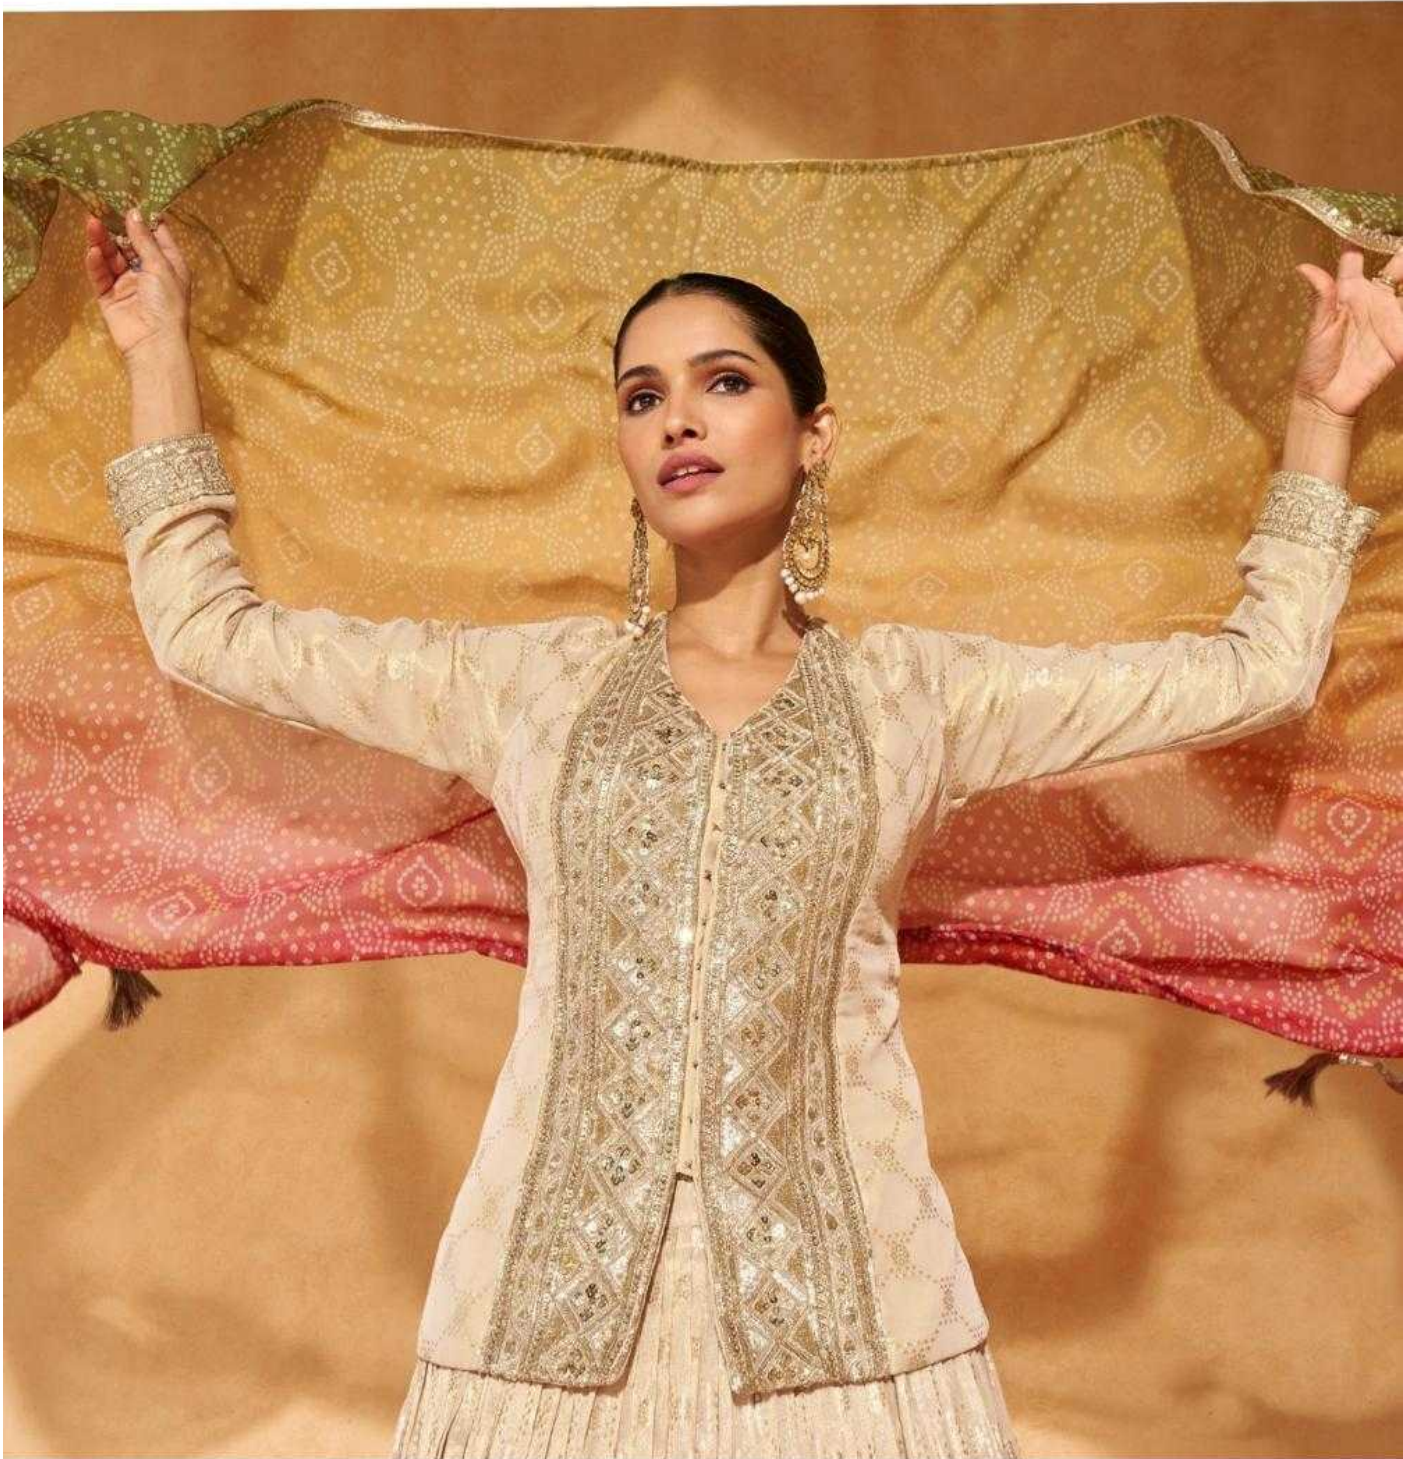

TORAN

SAYURI[®]
Designer

SAYURI[®]
Designer

D No-5586

Silhouettes that dance between tradition and innovation.

D No-5586

Everything you need to refresh your festive wardrobe from dateless drapes to the color craze of the season

SAYURI®
Designer

D No-5586

D No-5587

SAYURI[®]
Designer

TORAN

ETHNIC ALTERNATIVE

TORAN

*Every creation was classic yet versatile with a modern touch given even
the most traditional garment while retaining its
richness of embroidery, detailing & textures*