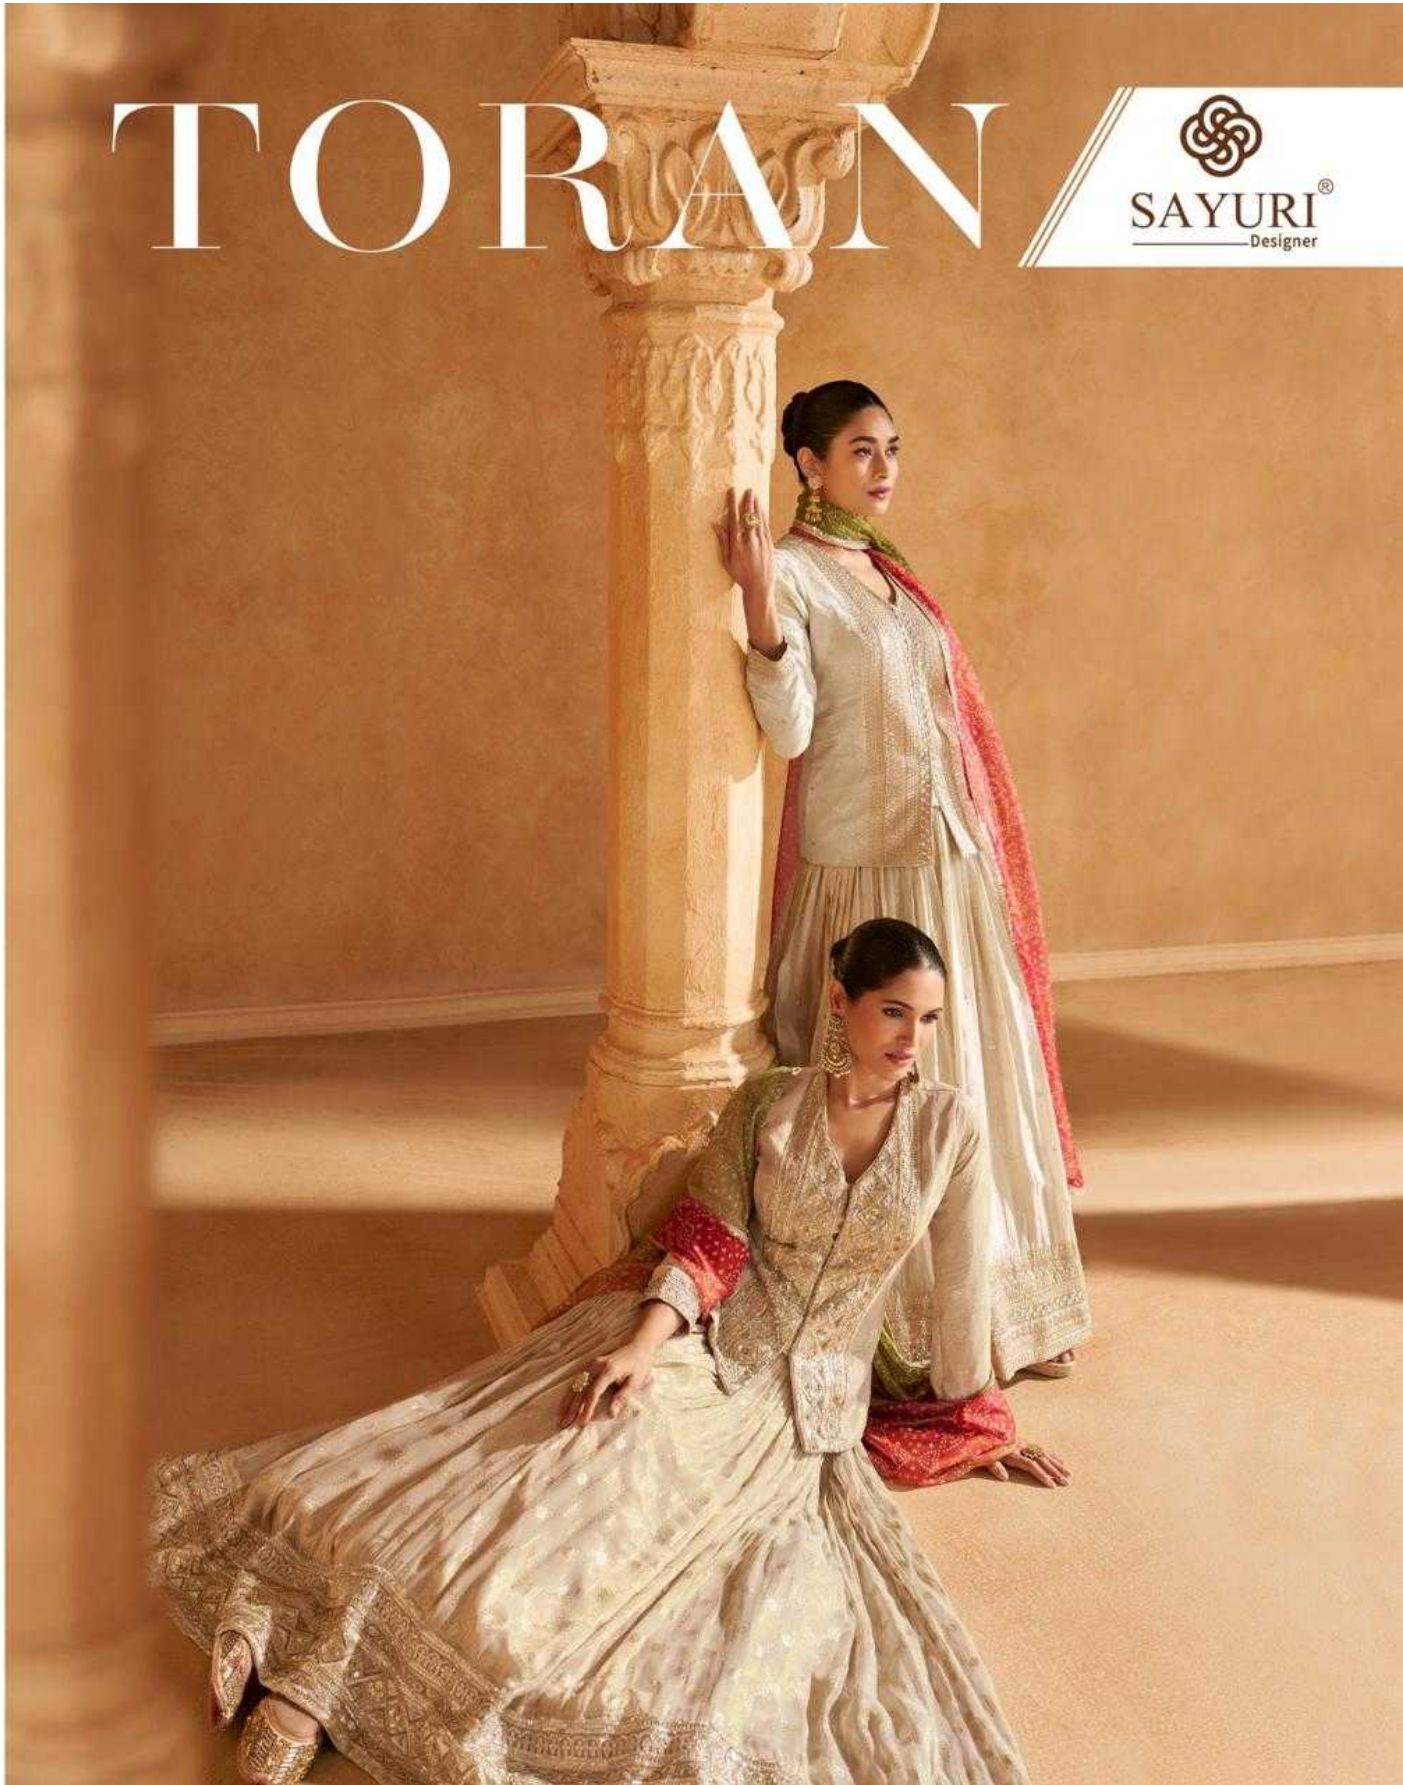

TORAN

SAYURI[®]
Designer

SAYURI[®]
Designer

D No-5586

Silhouettes that dance between tradition and innovation.

D No-5586

Everything you need to refresh your festive wardrobe from dateless drapes to the color craze of the season

SAYURI®
Designer

D No-5586

D No-5587

SAYURI[®]
Designer

TORAN

ETHNIC ALTERNATIVE

TORAN

*Every creation was classic yet versatile with a modern touch given even
the most traditional garment while retaining its
richness of embroidery, detailing & textures*