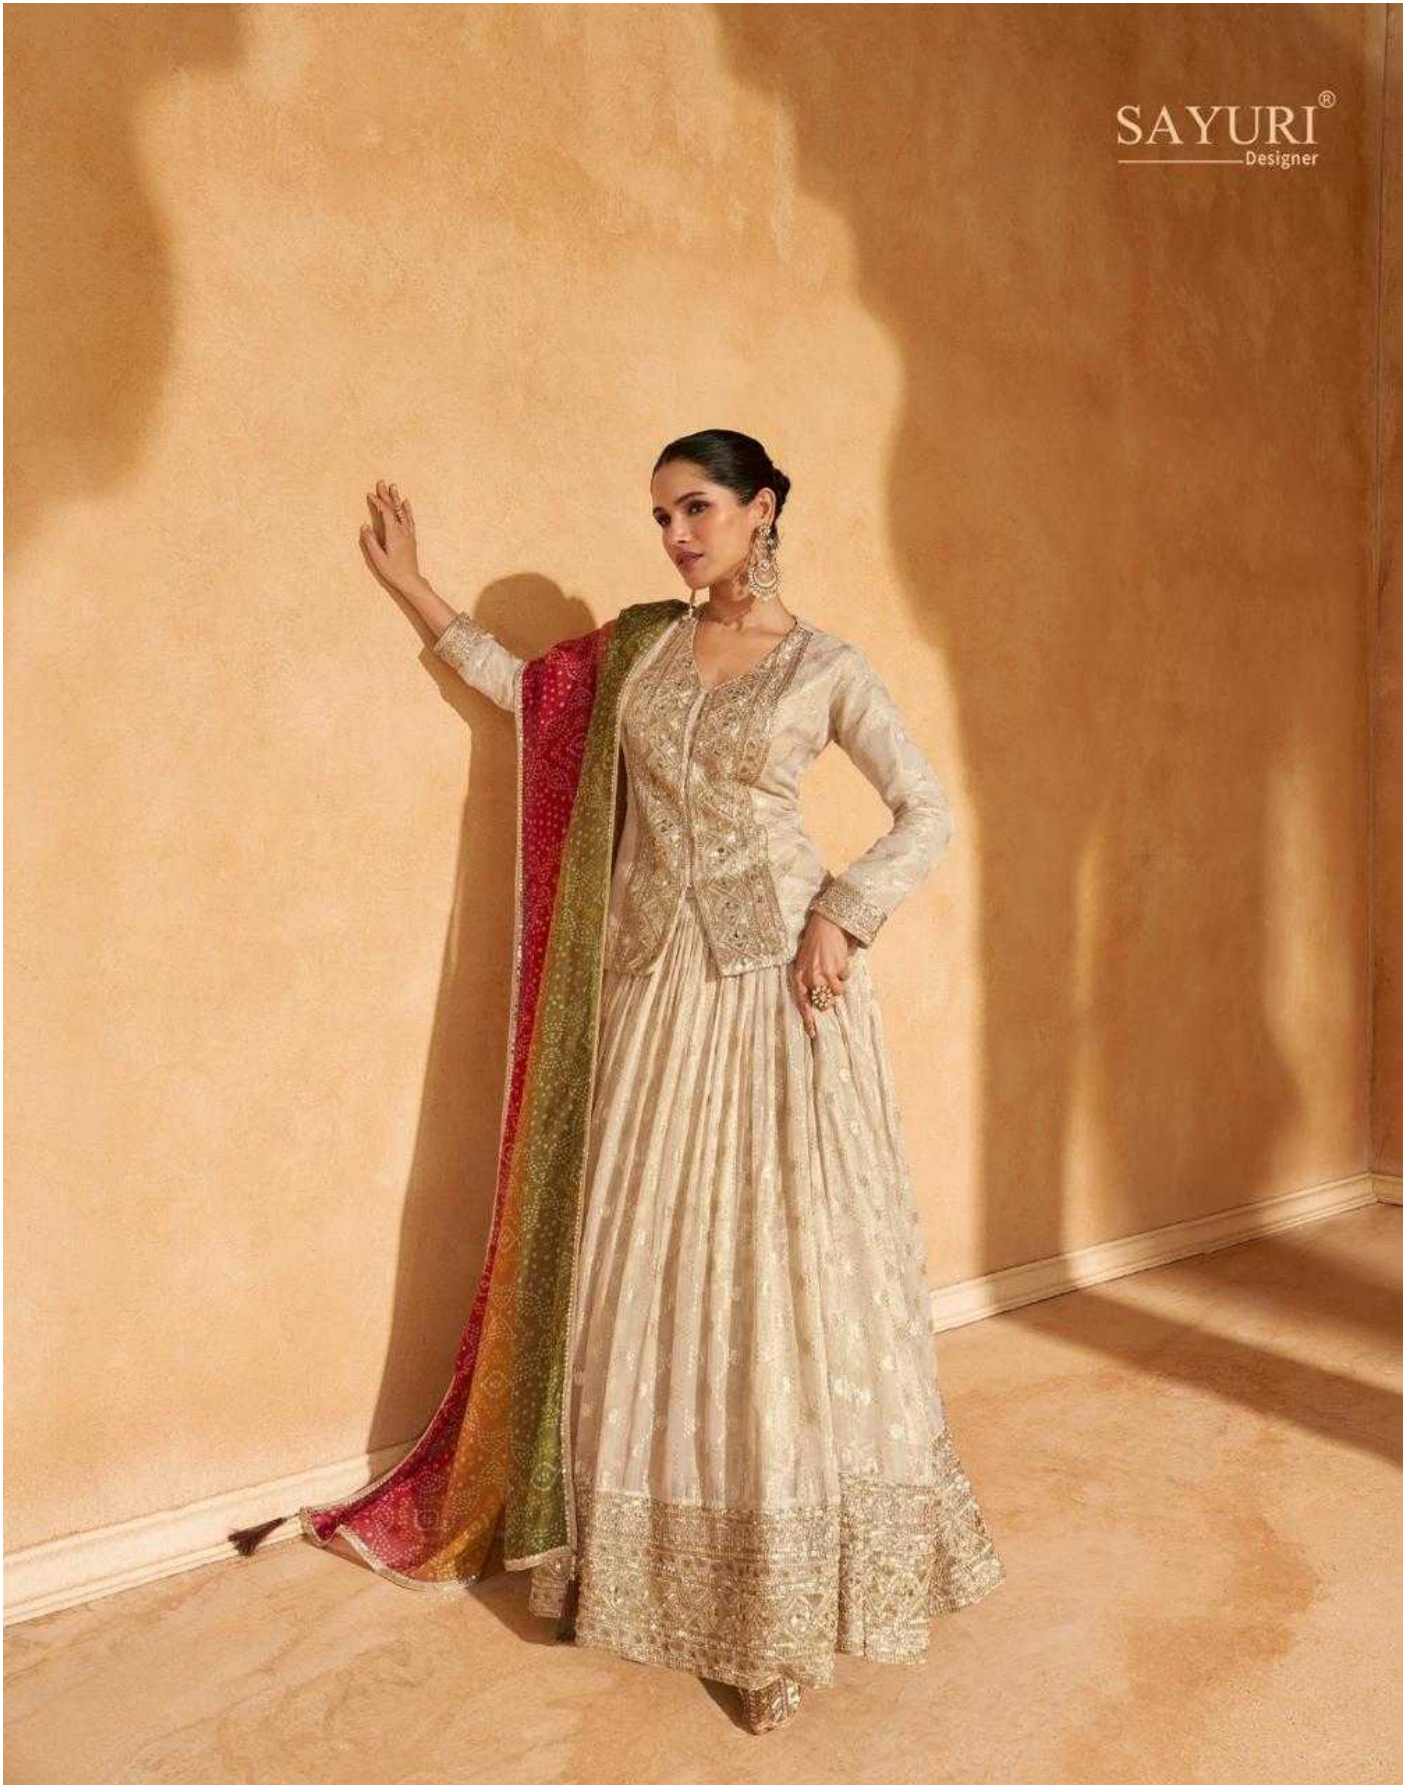

TORAN

SAYURI[®]
Designer

SAYURI[®]
Designer

D No-5586

Silhouettes that dance between tradition and innovation.

D No-5586

Everything you need to refresh your festive wardrobe from dateless drapes to the color craze of the season

SAYURI®
Designer

D No-5586

D No-5587

SAYURI[®]
Designer

TORAN

ETHNIC ALTERNATIVE

TORAN

*Every creation was classic yet versatile with a modern touch given even
the most traditional garment while retaining its
richness of embroidery, detailing & textures*