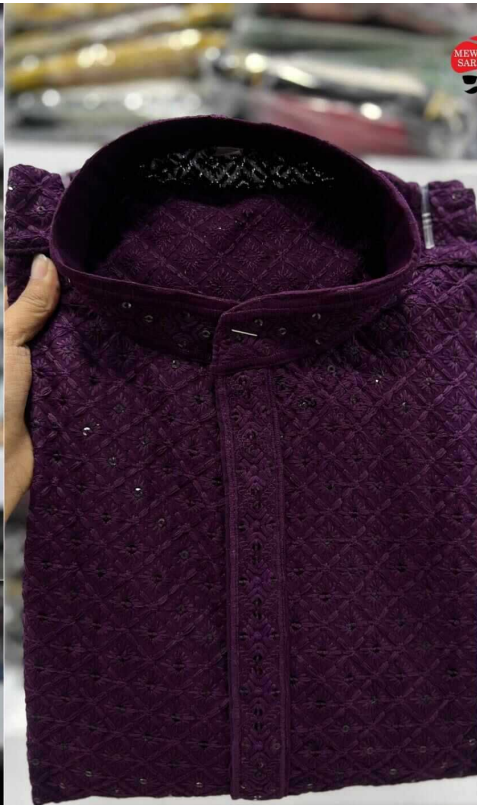

Rama

V

Denim Blue

White

Gre

Black

Maroon

N.Blue

Green

Rama

White

Black

Maroon

Denim Blue

Wine

		SIZE CHART	IN INCHES
SIZE NO:	KURTAS CHEST (WITH LOOSING)	KURTA LENGTH	SHOULDER
M(38)	42"	39"	17.5"
L(40)	44"	39"	18"
XL(42)	46"	41"	19"
XXL(44)	48"	41"	19.5"