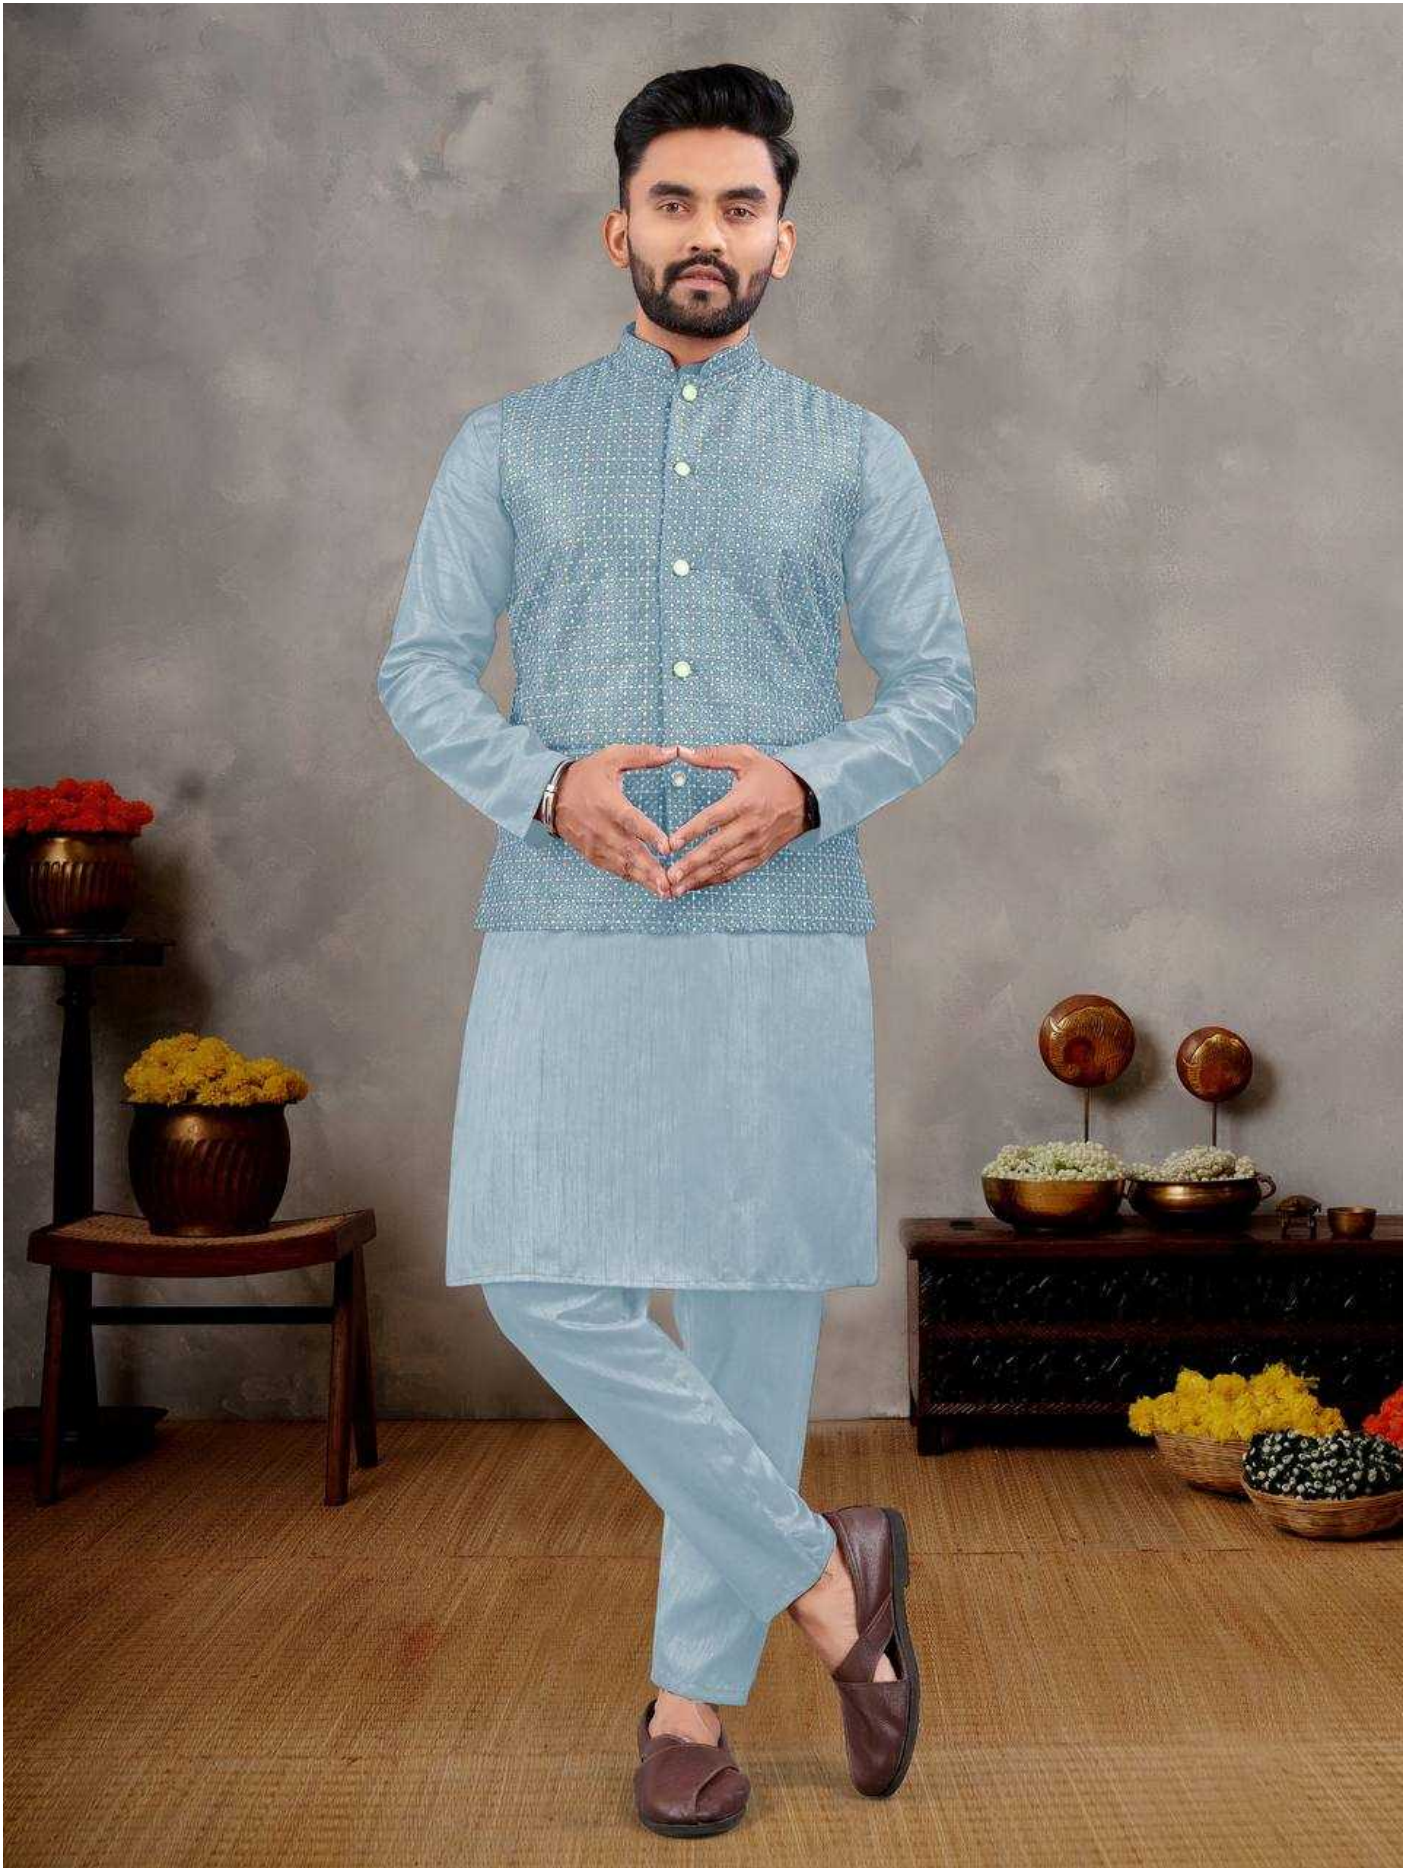

1003

1004

1005

1006

MEN'S KURTA SIZE CAHRT					
SIZE	CHEST	SHOULDER	LENGTH	WAIST	HIP
M	41	17	40	39	43
L	43	17.5	41	41	45
XL	45	18	42	43	47
XXL	47	18.5	42	45	49