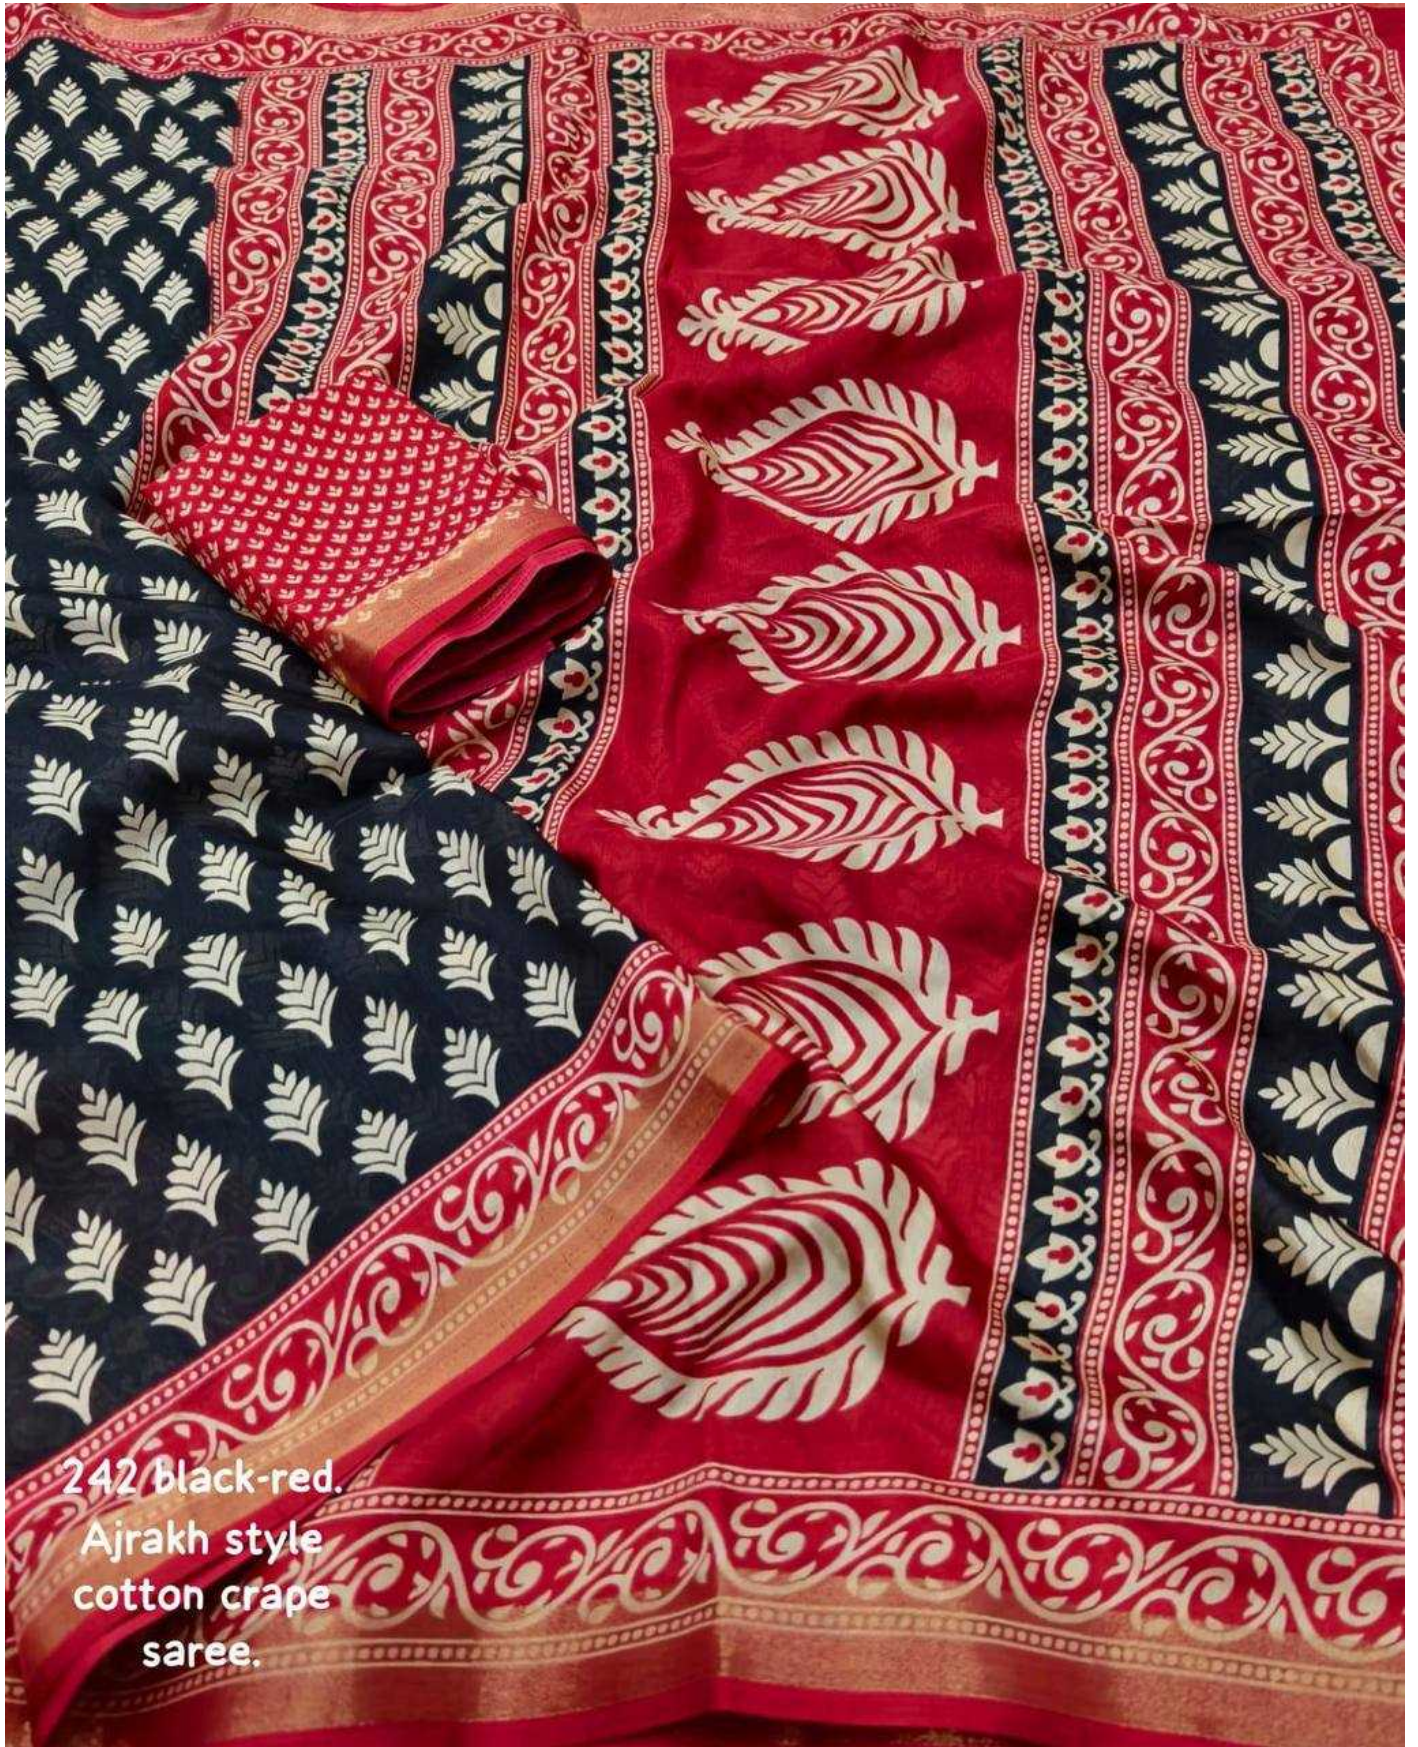

242 red-black.  
Ajrakh style  
cotton crape  
saree.

**242 black-red.  
Ajrakh style  
cotton crape  
saree.**

242 Black-red.  
Ajrakh style  
cotton crape  
saree.

242 red-black,  
Ajrakh style  
cotton crape  
saree.

**242 black-red.  
Ajrakh style  
cotton crape  
saree.**

252 ajrakh style  
printed saree

242 red-black.  
Ajrakh style  
cotton crape  
saree.

242 red-black.  
Ajrakh style  
cotton crape  
saree.

242 black-red.  
Ajrakh style  
cotton crape  
saree.