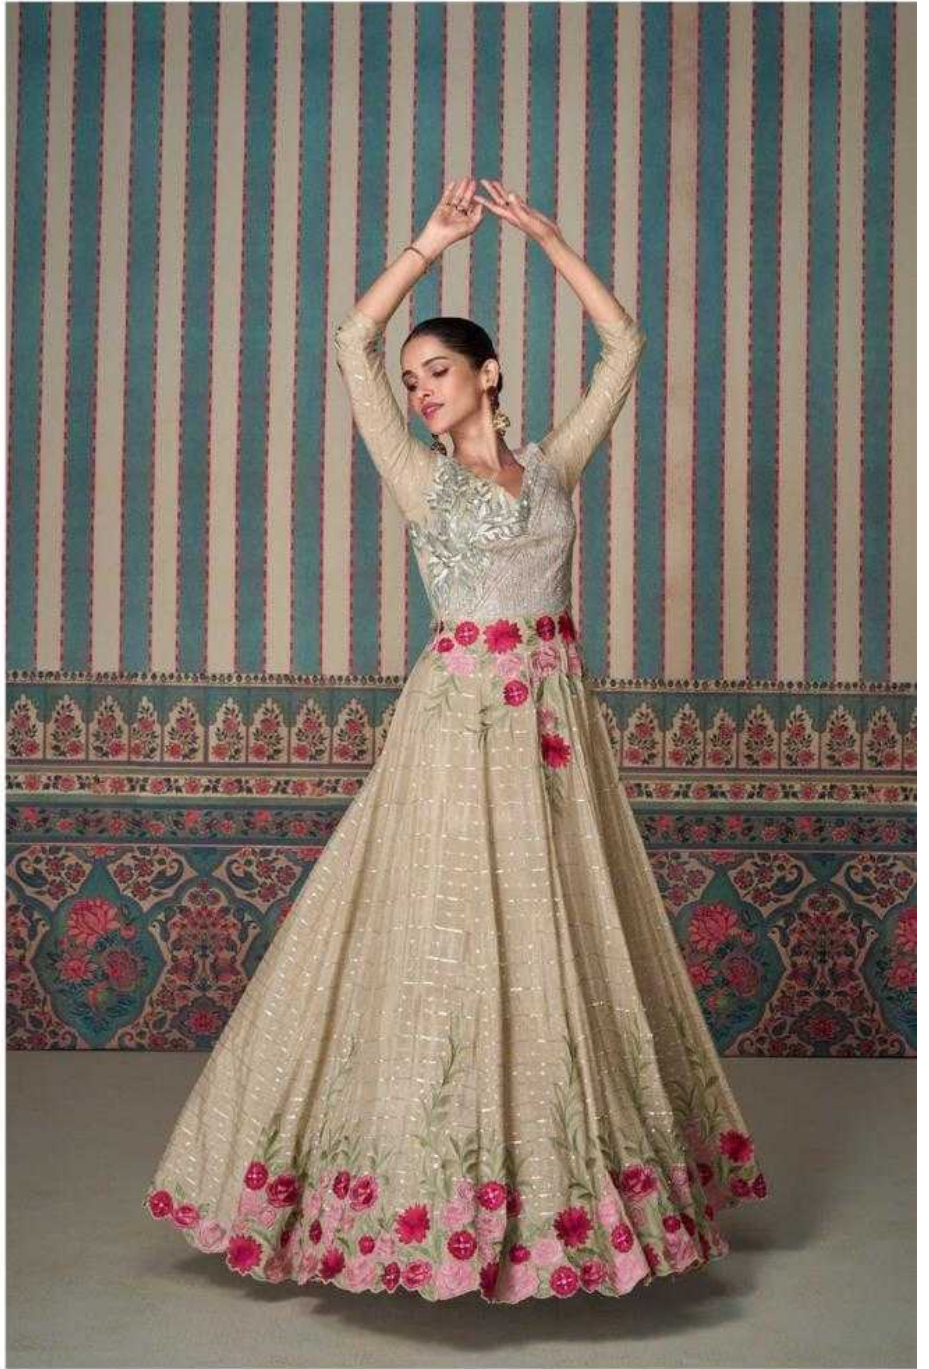

SAYURI®
Designer

STYLE ICON

Elegance is the only beauty that never fades

D NO-5681

LOTUS LAND

SAYURI[®]
Designer

Embrace one of the purest trends this season

D NO-5681