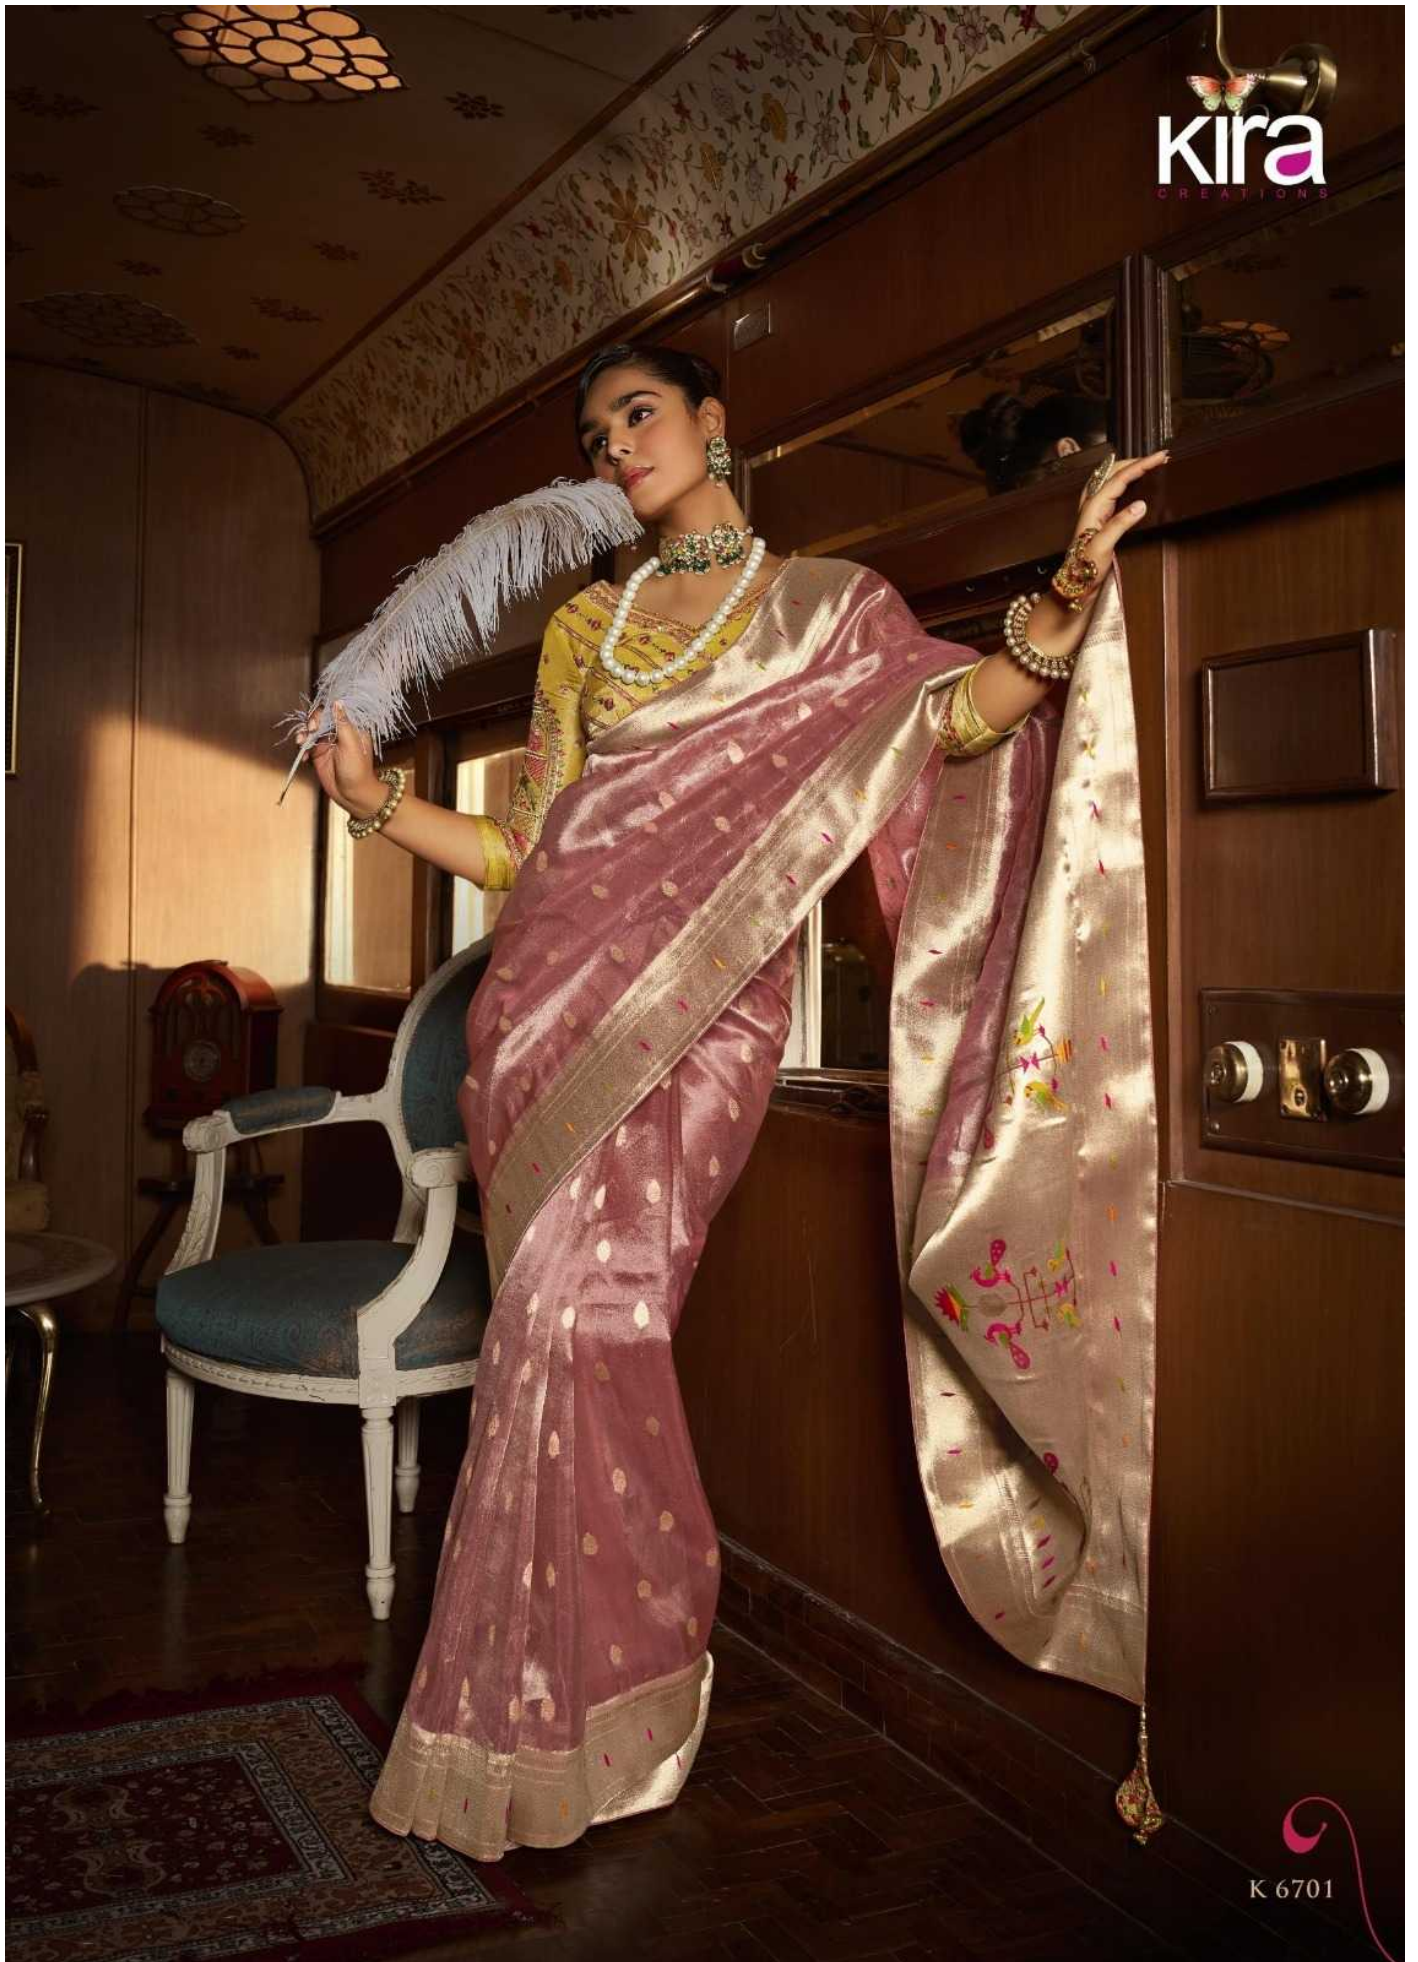

Kira
CREATIONS

K 6701

Kira
CREATIONS

K 6701

kira
REALITY

SHE IS A DREAM

Attire

FOR THE ONE
WHO CAN SET
FASHION GOALS
ADORNING PASTE
DRAPES EMBELLISHED
WITH MATCHLESS ART

FOR THE ONE WHO
ASPIRES TO EMBRACE
TRADITION WITH
MODERNITY, REDESIGN
AND TREAT YOUR
WARDROBE WITH
SPANKING NEW
DESIGNER SAREES.

SHE IS A
TRUE
Admirer

FOR THE ONE
WHO LOVES NATURE,
THE ONE WHO IS
ALWAYS ATTACHED
WITH HER ROOTS

SHE IS A
GLAMOUR
Heritage

THIS SEASON EMBRACE YOUR
GLAMOROUS SIDE ADORNING
INDIAN HERITAGE!

SHE IS A TIMELESS
Wardrobe

PRESENTING THE CREATION THAT
REFLECTS INDIAN ESSENCE THAT PORTRAYS
HER ELEGANCE AND CLASSIC PANACHE:
"SHE IS THE MOST GRACEFUL."