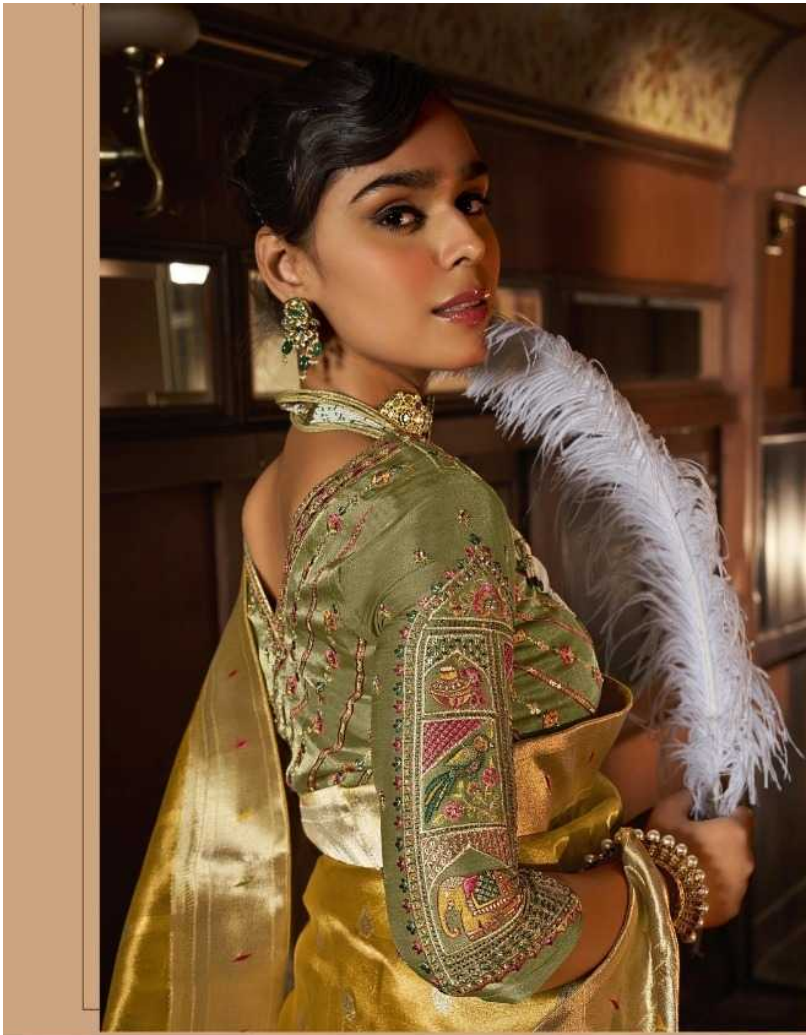

Kira
CREATIONS

K 6701

Kira
CREATIONS

K 6701

kira
REALITY

SHE IS A DREAM

Attire

FOR THE ONE
WHO CAN SET
FASHION GOALS
ADORNING PASTE
DRAPES EMBELLISHED
WITH MATCHLESS ART

FOR THE ONE WHO
ASPIRES TO EMBRACE
TRADITION WITH
MODERNITY, REDESIGN
AND TREAT YOUR
WARDROBE WITH
SPANKING NEW
DESIGNER SAREES.

SHE IS A
TRUE
Admirer

FOR THE ONE
WHO LOVES NATURE,
THE ONE WHO IS
ALWAYS ATTACHED
WITH HER ROOTS

SHE IS A
GLAMOUR
Heritage

THIS SEASON EMBRACE YOUR
GLAMOROUS SIDE ADORNING
INDIAN HERITAGE!

SHE IS A TIMELESS
Wardrobe

PRESENTING THE CREATION THAT
REFLECTS INDIAN ESSENCE THAT PORTRAYS
HER ELEGANCE AND CLASSIC PANACHE:
"SHE IS THE MOST GRACEFUL."