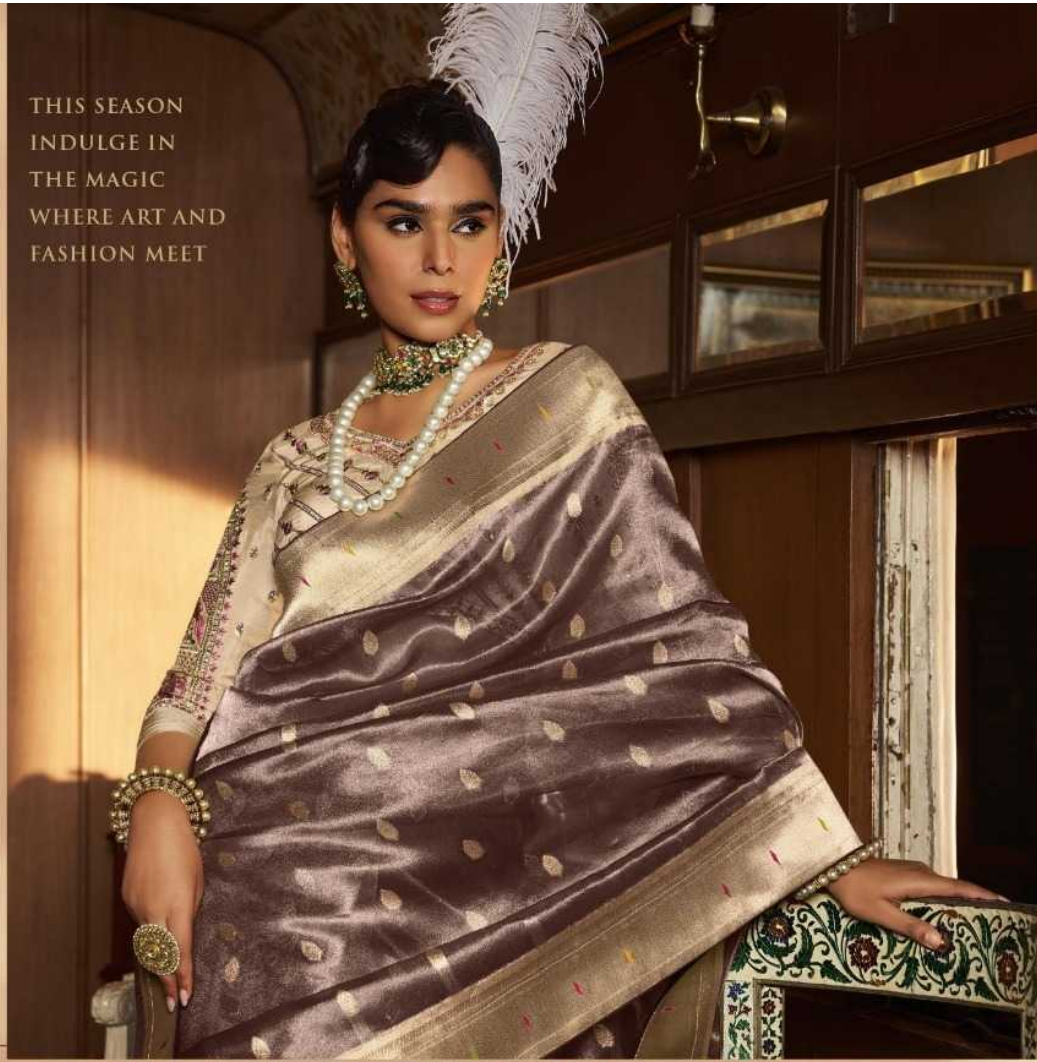

THIS SEASON
INDULGE IN
THE MAGIC
WHERE ART AND
FASHION MEET