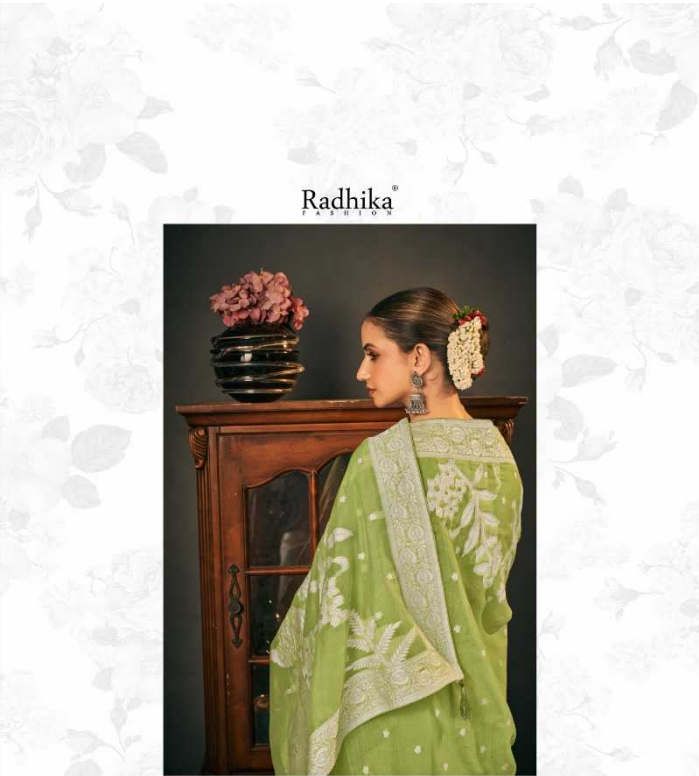

design

When design meets innovation, it creates wonders.