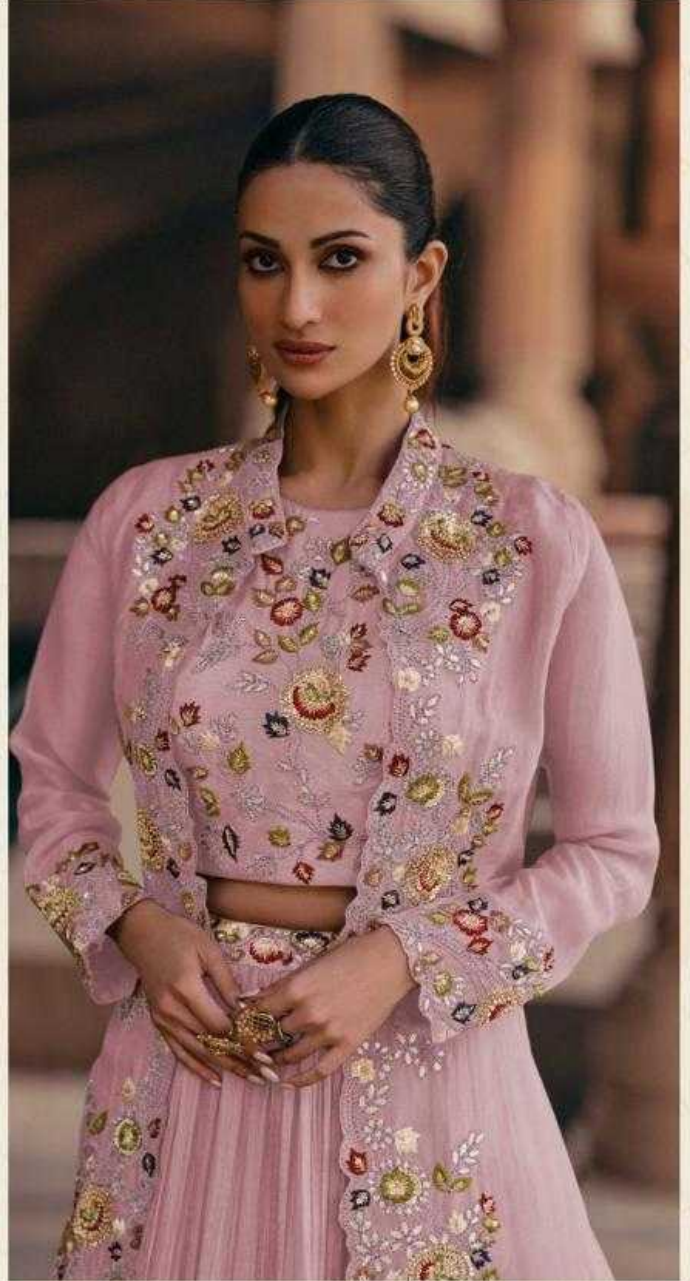

INSPIRE  
091722 36036

SAYURI®  
Designer

MAHOTSAV  
GOLD

INSPIRE  
091722 36036

SAYURI®  
Designer

MAHOTSAV  
GOLD

SAYURI®  
Designer

|| 5532-A ||

SAYURI<sup>®</sup>  
Designer

|| 5532-B ||

INSPIRE  
091722 36036

SAYURI®  
Designer

MAHOTSAV  
GOLD

SAYURI®  
Designer

|| 5532-A ||

SAYURI<sup>®</sup>  
Designer