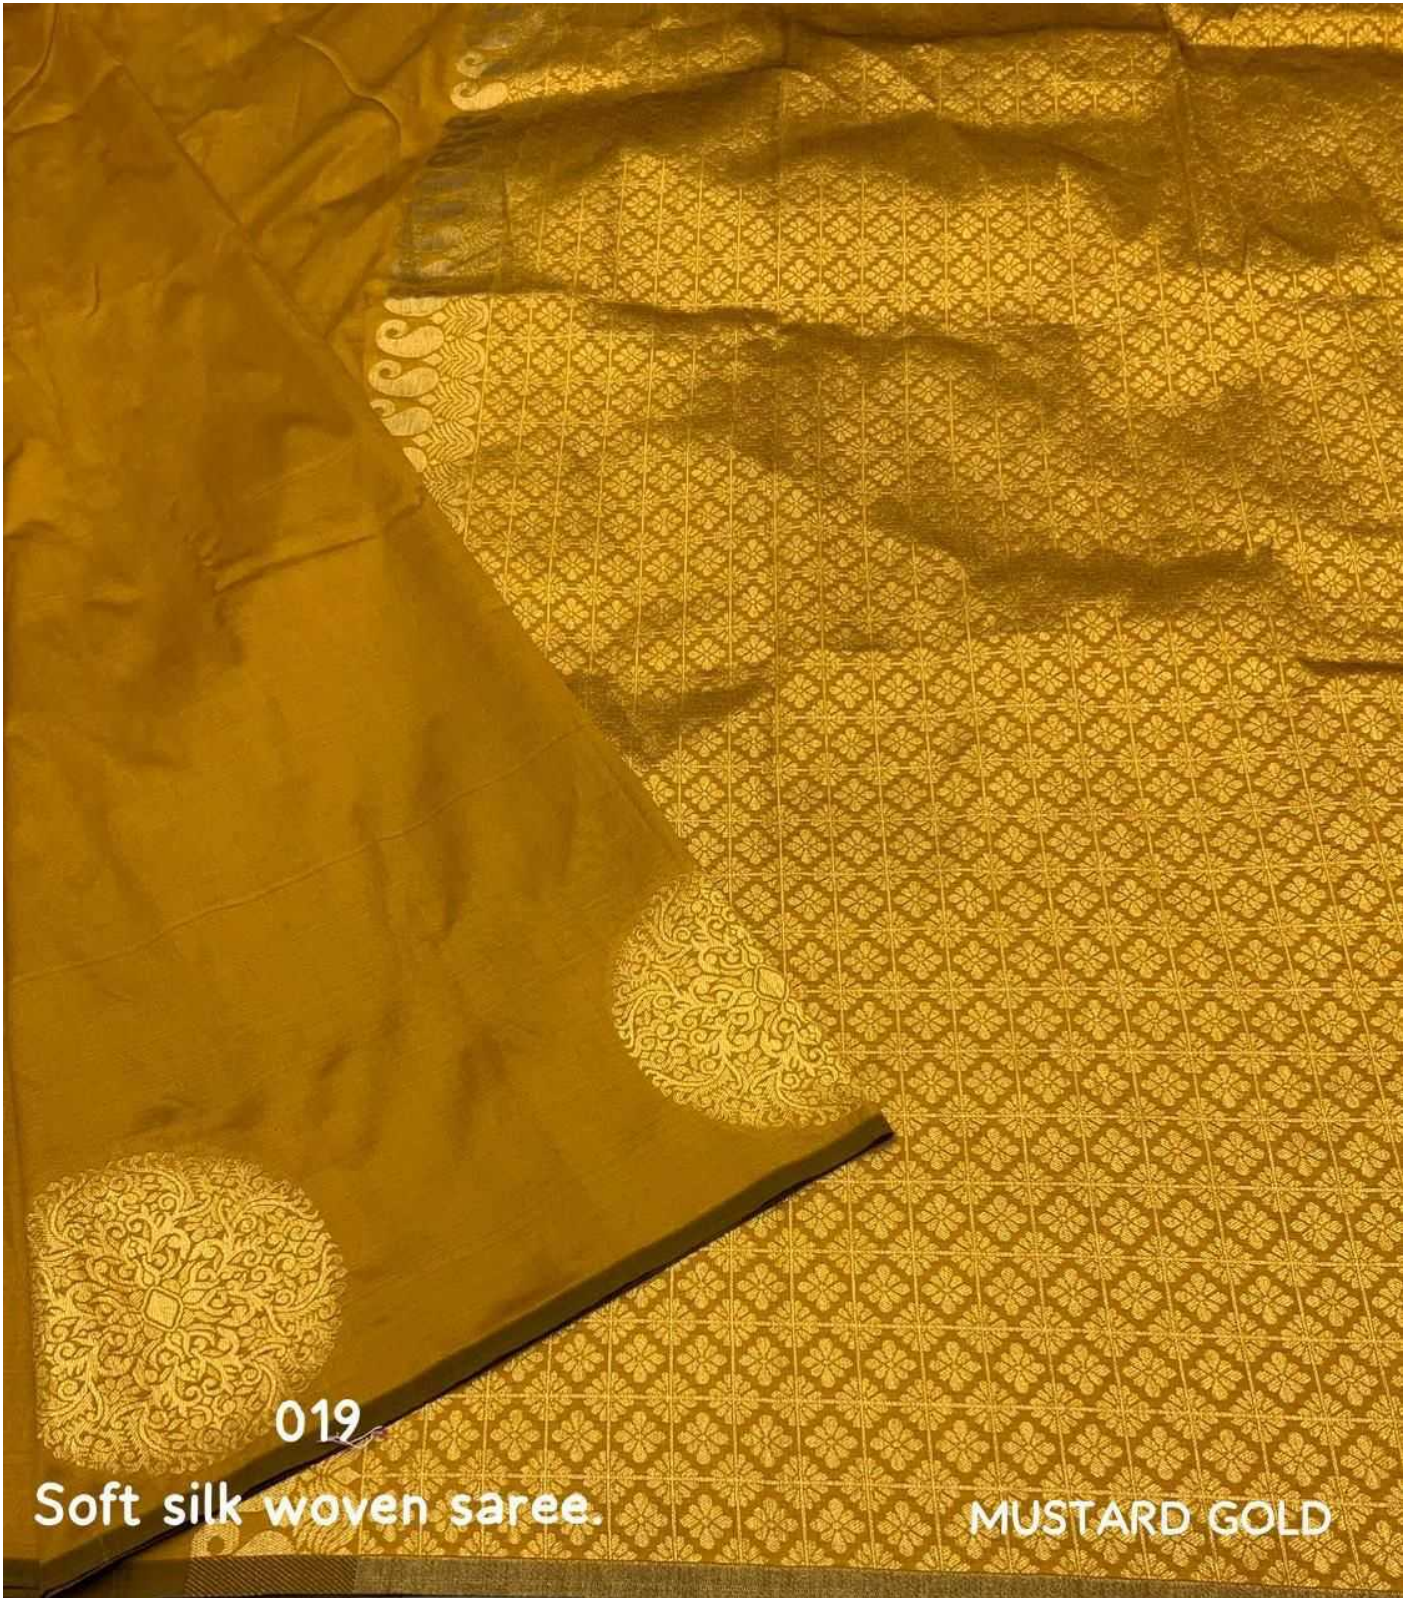

019 BOTTLE GREEN

Soft silk woven saree.

019

Soft silk woven saree.

MUSTARD GOLD