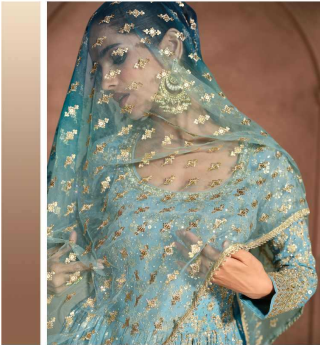

SAYURI®
— Designer

STREET FASHION