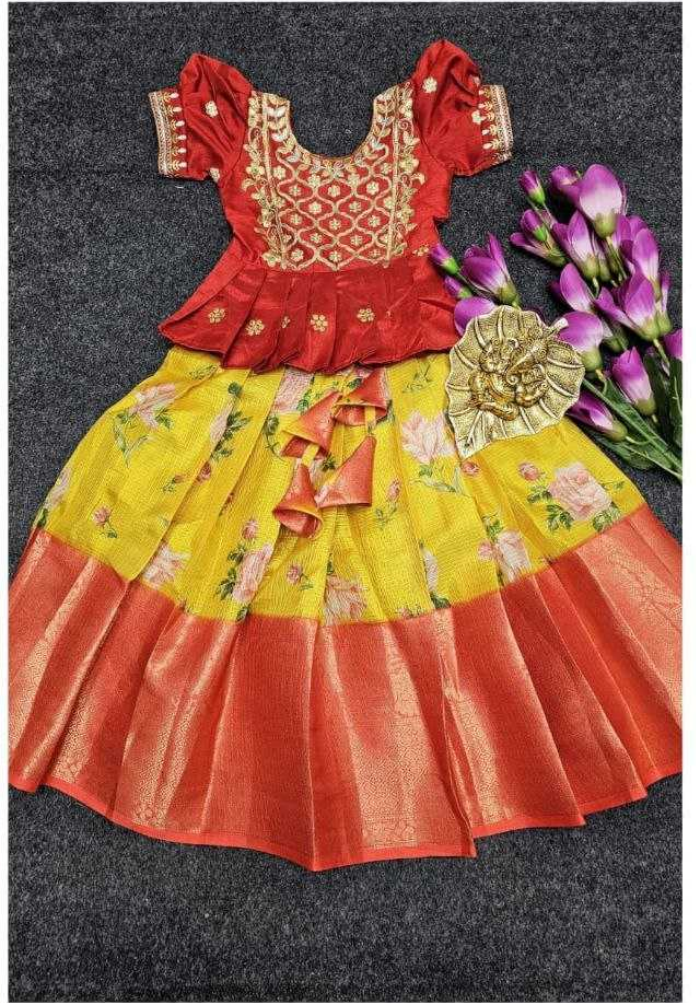

PhotoGrid

Lehnga Chart					
Size	Age	Top (inch)	Chest (inch)	Weist (inch)	Length (inch)
19	1 year	11	19	17	19
20	2 & 3 year	12	20	18	20
22	4 & 5 year	12.5	22	20	24
24	6 & 7 year	13	24	22	28
26	8 & 9 year	13.5	26	24	32
28	10-11 year	14.5	28	26	34
30	12-13 year	15	30	28	36
32	14-15 year	16	32	30	38