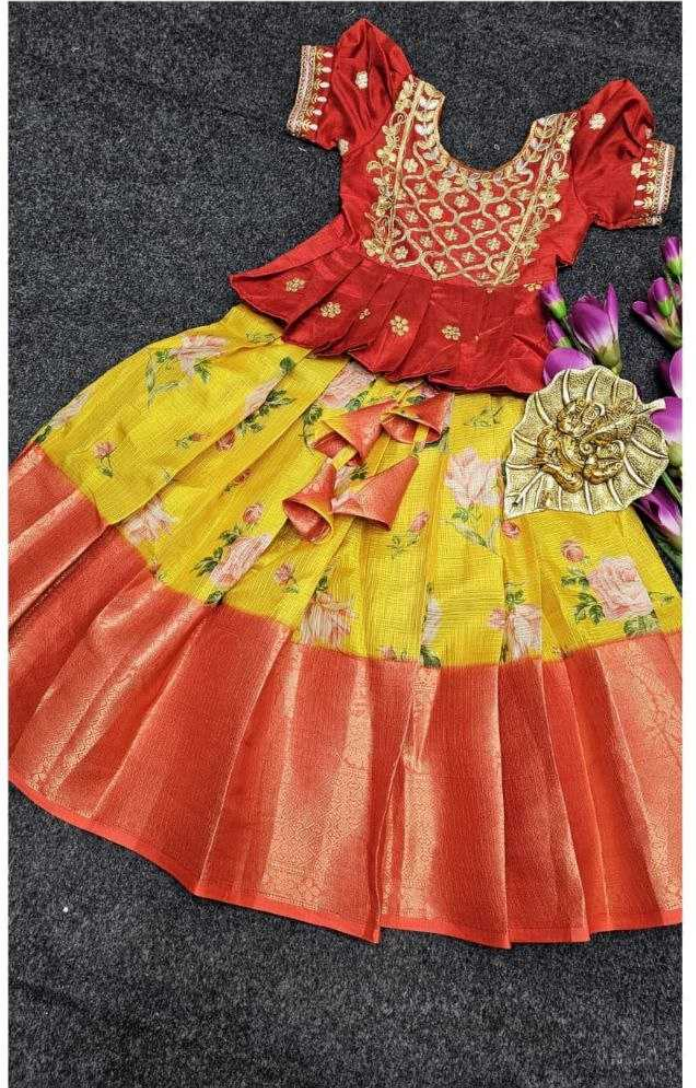

PhotoGrid

Lehnga Chart					
Size	Age	Top (inch)	Chest (inch)	Weist (inch)	Length (inch)
19	1 year	11	19	17	19
20	2 & 3 year	12	20	18	20
22	4 & 5 year	12.5	22	20	24
24	6 & 7 year	13	24	22	28
26	8 & 9 year	13.5	26	24	32
28	10-11 year	14.5	28	26	34
30	12-13 year	15	30	28	36
32	14-15 year	16	32	30	38