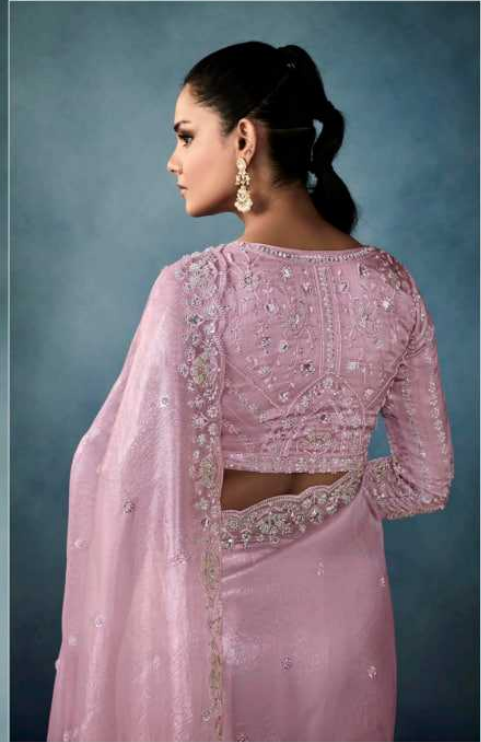

● "HERITAGE DRAPED IN SIX YARDS, GRACE FLOWS EFFORTLESSLY."

KS-5428

KIMORA

KIMORA®

\*GRACE WRAPPED IN TRADITION, SAREE IS  
PURE TIMELESS BEAUTY.\*  
KS-5427

**KIMORA**

"TRADITION MEETS MODERN ELEGANCE."

KS-5428