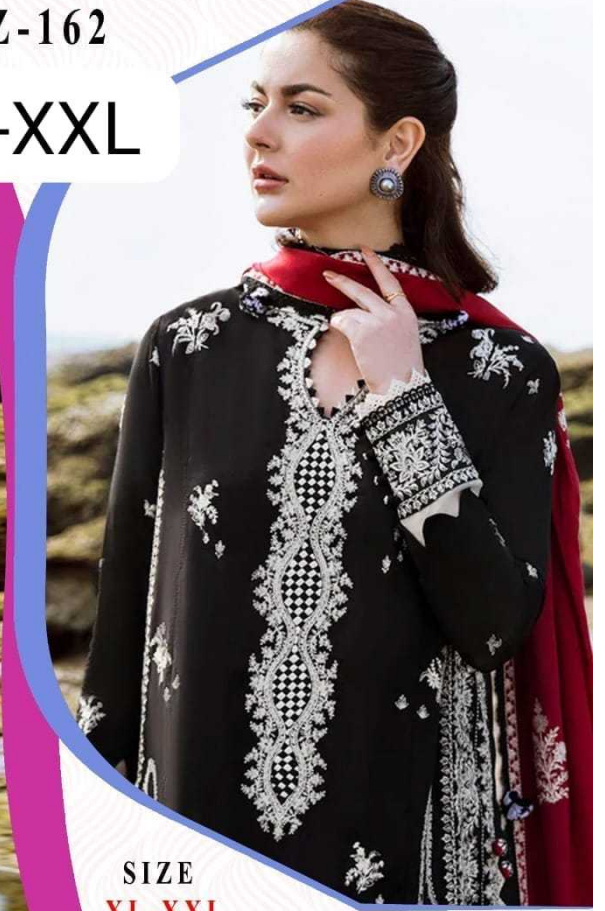

ZARQASH  
A BRAND BY KITTYRA

READYMADE  
COLLECTION

Z-162

XL-XXL

SIZE  
XL-XXL

**-:TOP:-**

Fox georgette with embroidery

**-:BOTTAM:-**

Viscose Silk

**-:INNER:-**

Santoon

**-:DUPATTA:-**

Fox georgette with Four  
Side Lace

XL-XXL

Z 162  
ZARQASH

ZARQASH<sup>TM</sup>  
A BRAND BY KHAYYRA

Viscose Silk

**:-INNER:-**

Santoon

**:-DUPATTA:-**

Fox georgette with Four  
Side Lace